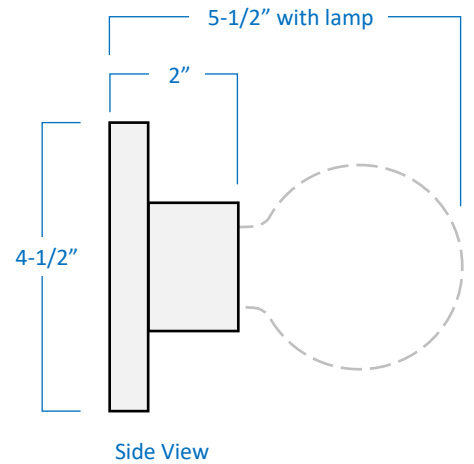

## Product Specifications

Description	This trendy 6-Light Vanity (Hollywood-style bath bar) is perfect for powder rooms and bathrooms.
Finish	Chrome
Dimensions	36" Width x 4-1/2" Height x 2" Extension (5-1/2" extension with lamp)
Lamps	6 x LED G25 (E26 Medium Base) not included
Certifications	cETLus Listed   CSA Certified Suitable for damp locations
Features	120V   60Hz Wall mount only (hardware included) Can be installed horizontally or vertically