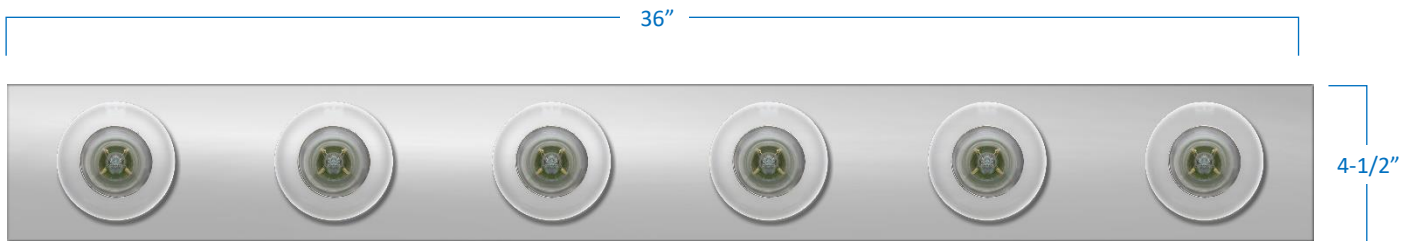

# 6-Light Vanity

Part Number

**AW366-CH**

Project \_\_\_\_\_

Date \_\_\_\_\_

Type \_\_\_\_\_

Location \_\_\_\_\_

## Product Specifications

Description	This trendy 6-Light Vanity (Hollywood-style bath bar) is perfect for powder rooms and bathrooms.
Finish	Chrome
Dimensions	36" Width x 4-1/2" Height x 2" Extension (5-1/2" extension with lamp)
Lamps	6 x LED G25 (E26 Medium Base) not included
Certifications	cETLus Listed   CSA Certified Suitable for damp locations
Features	120V   60Hz Wall mount only (hardware included) Can be installed horizontally or vertically