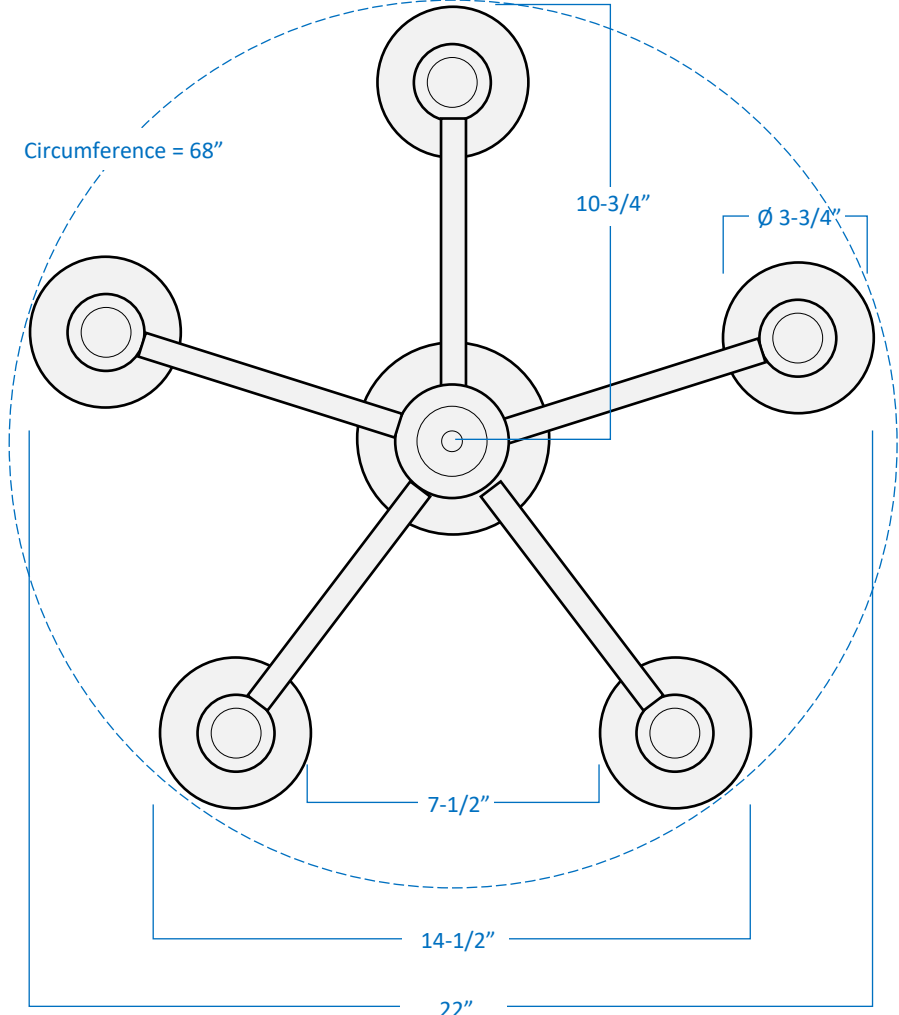

5-Light Chandelier

Part Number

A58065-CH

Bottom View

GTA Office: 151 Aviva Park Drive, Woodbridge
Ottawa Office: 200 Iber Road, Unit 5, Stittsville

Tel: 905-669-1230
Tel: 613-836-1977

www.sanremolighting.com
© All rights reserved