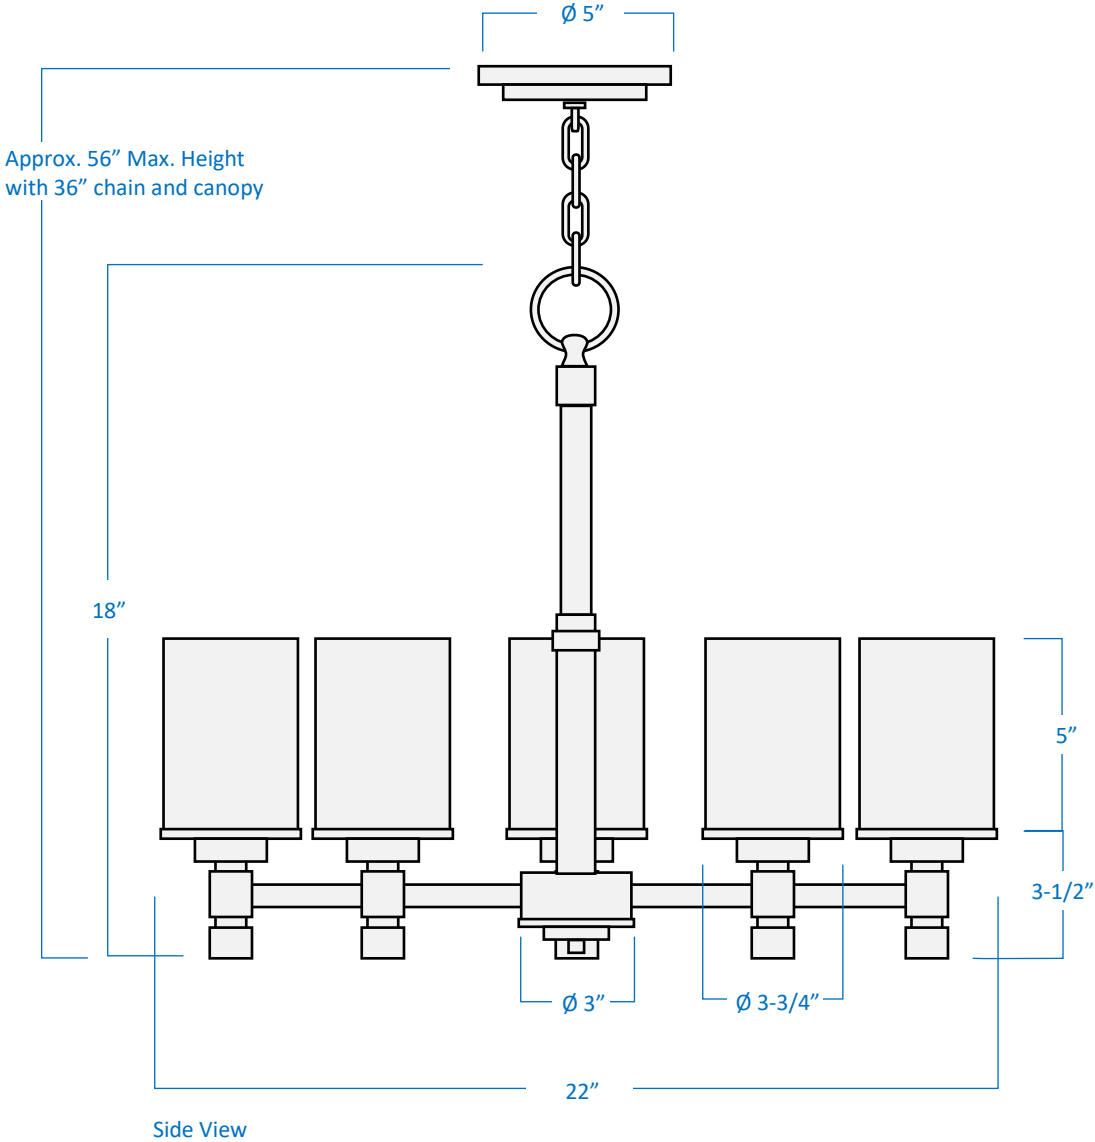

5-Light Chandelier

Part Number

A58065-CH

GTA Office: 151 Aviva Park Drive, Woodbridge
Ottawa Office: 200 Iber Road, Unit 5, Stittsville

Tel: 905-669-1230
Tel: 613-836-1977

www.sanremolighting.com
© All rights reserved