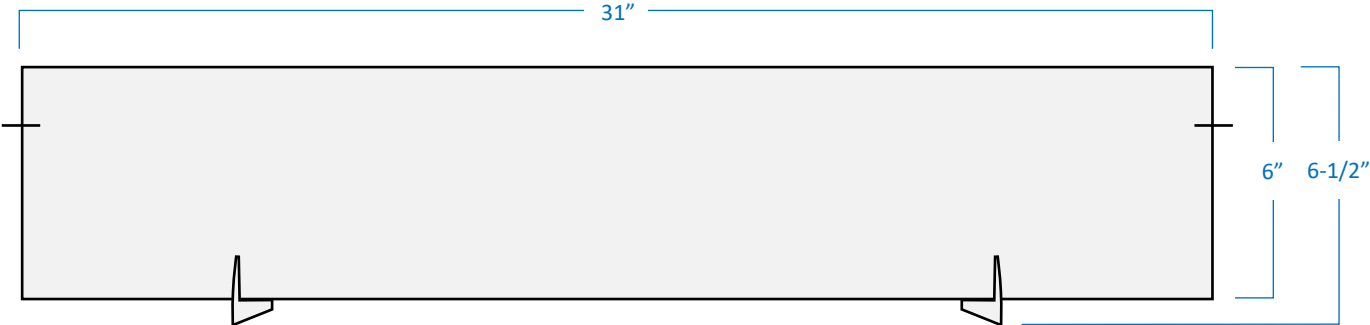

3-Light Vanity

Part Number

A59013-CH

Front View

Head Office: 151 Aviva Park Drive, Woodbridge, ON L4L 9C1
Ottawa Office: 200 Iber Road, Unit 5, Stittsville, ON K2S 0L5

Tel: 905-669-1230
Tel: 613-836-1977

© SanRemoLighting.com
Toll Free: 1-800-903-1115