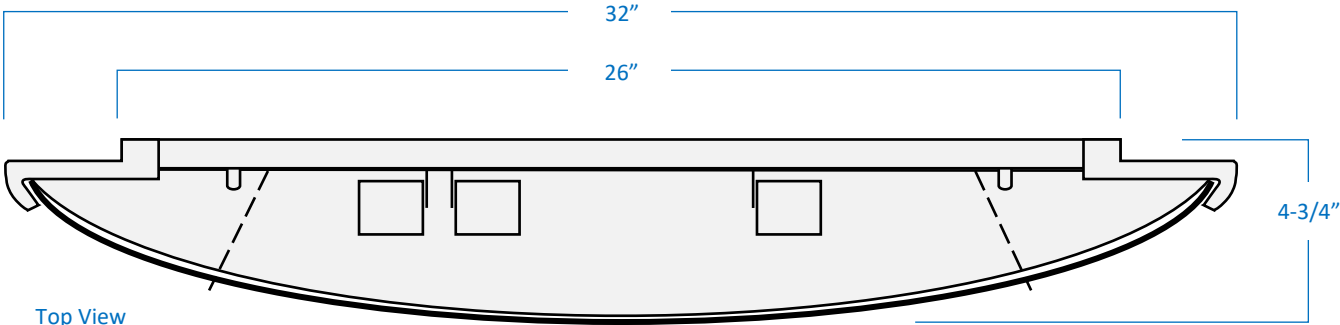

Top View

Head Office: 151 Aviva Park Drive, Woodbridge, ON L4L 9C1
Ottawa Office: 200 Iber Road, Unit 5, Stittsville, ON K2S 0L5

Tel: 905-669-1230
Tel: 613-836-1977

© SanRemoLighting.com
Toll Free: 1-800-903-1115