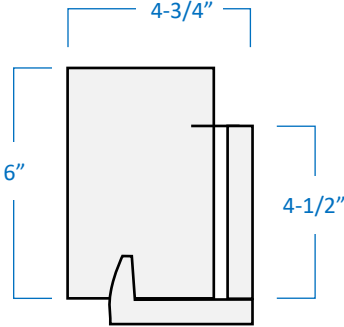

3-Light Vanity

Part Number

A59013-CH

Side View