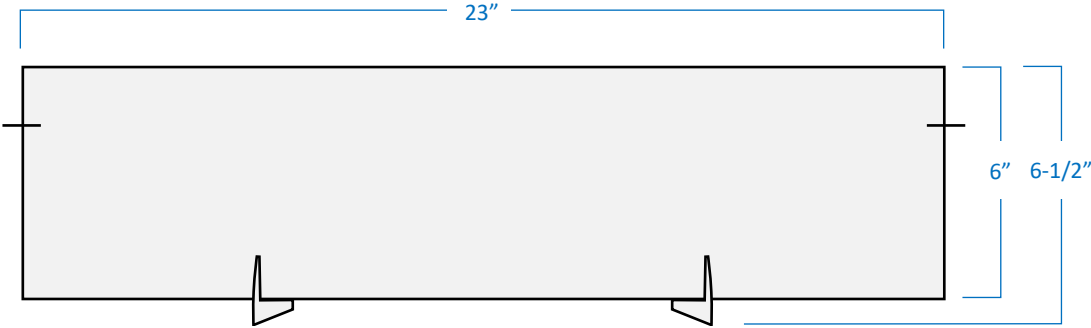

Description	Raptor Collection: This contemporary 2-light vanity features bold characteristics with striking details. Perfect for any bathroom décor.
Finish	Chrome
Shade	White Frosted Glass
Dimensions	24"Width x 6-1/2"Height x 4"Extension
Lamps	2 x LED (E26 Medium Base) not included
Certifications	cULus Listed CSA Certified Suitable for damp locations
Notes	120V 60Hz Vertical wall mount only (hardware included)

2-Light Vanity

Part Number

A59012-CH

Side View

Front View

Top View