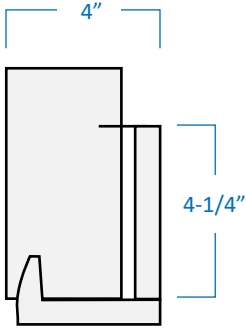

2-Light Vanity

Part Number

A59012-CH

Project _____

Date _____

Type _____

Location _____

Product Specifications

Description	Raptor Collection: This contemporary 2-light vanity features bold characteristics with striking details. Perfect for any bathroom décor.
Finish	Chrome
Shade	White Frosted Glass
Dimensions	24"Width x 6-1/2"Height x 4"Extension
Lamps	2 x LED (E26 Medium Base) not included
Certifications	cULus Listed CSA Certified Suitable for damp locations
Notes	120V 60Hz Vertical wall mount only (hardware included)

2-Light Vanity

Part Number

A59012-CH

Side View

Front View

Top View