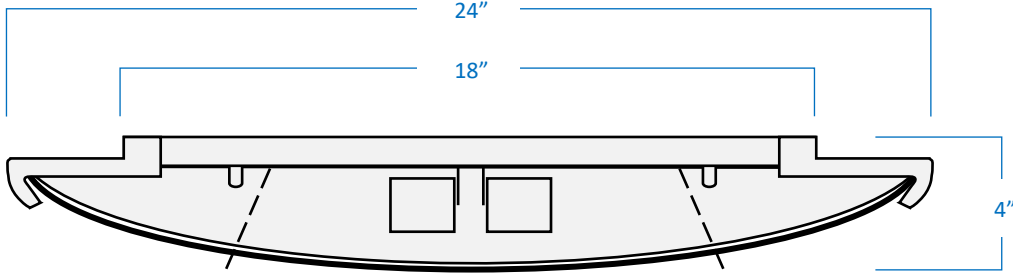

Description	Raptor Collection: This contemporary 2-light vanity features bold characteristics with striking details. Perfect for any bathroom décor.
Finish	Chrome
Shade	White Frosted Glass
Dimensions	24"Width x 6-1/2"Height x 4"Extension
Lamps	2 x LED (E26 Medium Base) not included
Certifications	cULus Listed CSA Certified Suitable for damp locations
Notes	120V 60Hz Vertical wall mount only (hardware included)

2-Light Vanity

Part Number

A59012-CH

Side View

Front View

Top View