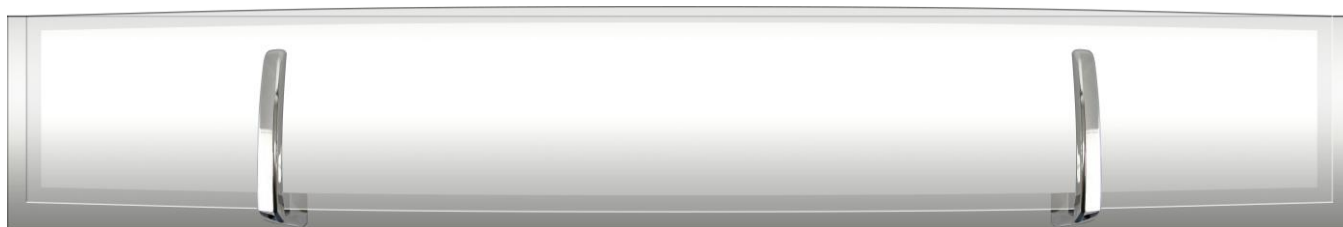

# 6-Light Vanity

Part Number

**A58016-CH**

**A58016-BN**

Finish

Chrome

Brushed Nickel

Project \_\_\_\_\_

## Product Specifications

Description	L'Aquila Collection: This 6-light vanity offers a clean and sophisticated accent to any contemporary bathroom décor.
Shade	White opal glass with clear rim (curved shape)
Dimensions	36" Width x 5-3/4" Height x 3-1/2" Extension
Lamps	6 x LED G9 (Bi-Pin Base) <b>** LAMPS INCLUDED **</b>
Certifications	cULus Listed   CSA Certified
Features	120V   60Hz Wall mount only (hardware included) Suitable for damp locations