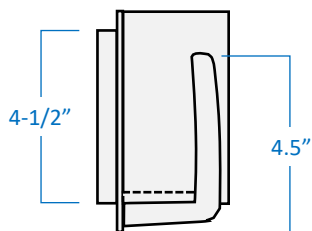

Side View

GTA Office: 151 Aviva Park Drive, Woodbridge
Ottawa Office: 200 Iber Road, Unit 5, Stittsville

Tel: 905-669-1230
Tel: 613-836-1977

www.sanremolighting.com
© All rights reserved