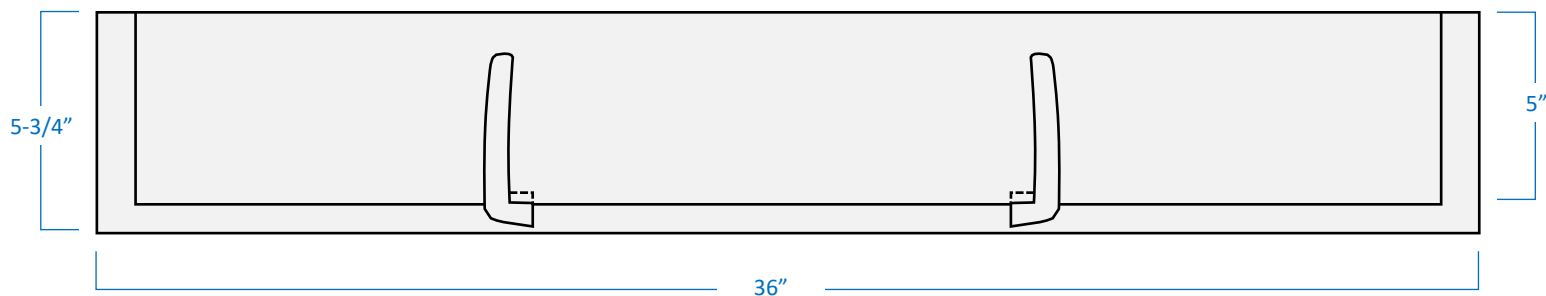

6-Light Vanity

Part Number

A58016-CH

A58016-BN

Finish

Chrome

Brushed Nickel

Front View