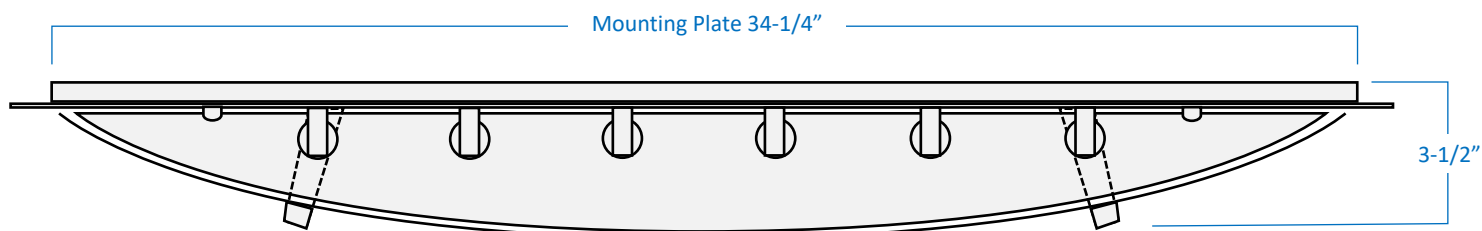

6-Light Vanity

Part Number

A58016-CH

A58016-BN

Finish

Chrome

Brushed Nickel

Top View

GTA Office: 151 Aviva Park Drive, Woodbridge
Ottawa Office: 200 Iber Road, Unit 5, Stittsville

Tel: 905-669-1230
Tel: 613-836-1977

www.sanremolighting.com
© All rights reserved