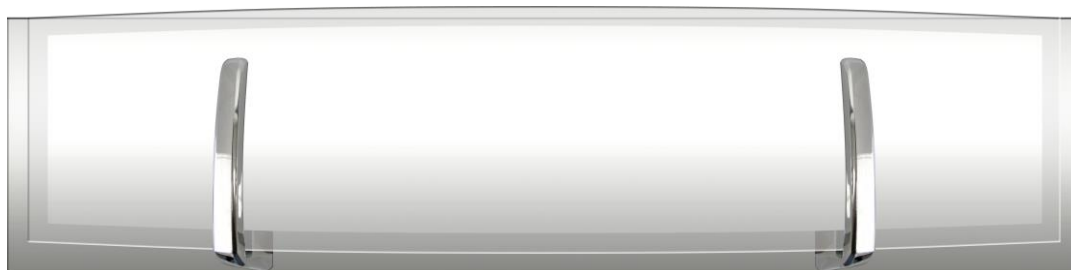

4-Light Vanity

Part Number

A58014-CH

A58014-BN

Finish

Chrome

Brushed Nickel

Project _____

Date _____

Type _____

Location _____

Product Specifications

Description L'Aquila Collection: This 4-light vanity offers a clean and sophisticated accent to any contemporary bathroom décor.

Shade White opal glass with clear rim (curved shape)

Dimensions 24" Width x 5-3/4" Height x 3-3/4" Extension

Lamps 4 x LED G9 (Bi-Pin Base) **** LAMPS INCLUDED ****

Certifications cULus Listed | CSA Certified

Features 120V | 60Hz
Wall mount only (hardware included)
Suitable for damp locations

Brushed Nickel

Curved Glass Shade

Front View

Top View

Side View