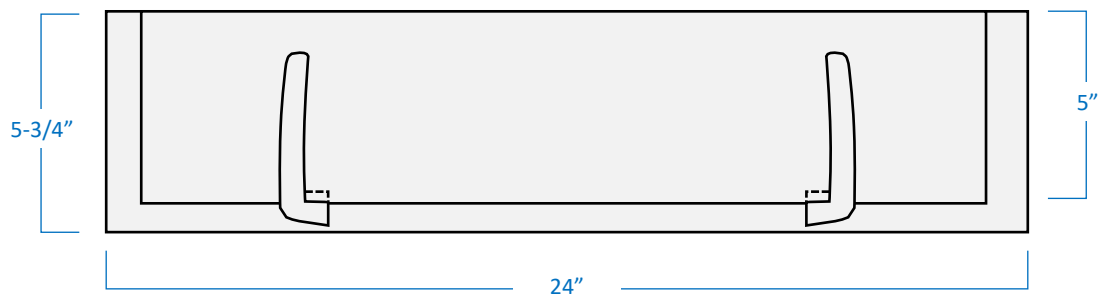

4-Light Vanity

Part Number

A58014-CH

A58014-BN

Finish

Chrome

Brushed Nickel

Front View