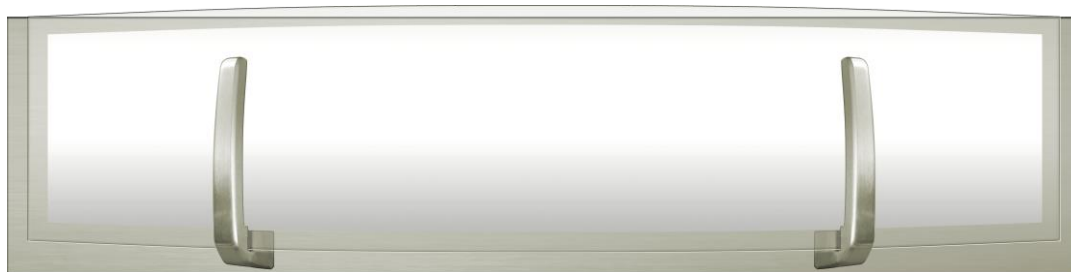

4-Light Vanity

Part Number

A58014-CH

A58014-BN

Finish

Chrome

Brushed Nickel

Project _____

Date _____

Type _____

Location _____

Product Specifications

Description L'Aquila Collection: This 4-light vanity offers a clean and sophisticated accent to any contemporary bathroom décor.

Shade White opal glass with clear rim (curved shape)

Dimensions 24" Width x 5-3/4" Height x 3-3/4" Extension

Lamps 4 x LED G9 (Bi-Pin Base) **** LAMPS INCLUDED ****

Certifications cULus Listed | CSA Certified

Features 120V | 60Hz
Wall mount only (hardware included)
Suitable for damp locations

Chrome

Brushed Nickel

4-Light Vanity

Part Number

A58014-CH

A58014-BN

Finish

Chrome