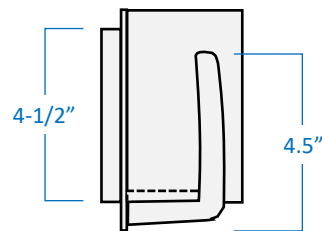

Dimensions 24" Width x 5-3/4" Height x 3-3/4" Extension

Lamps 4 x LED G9 (Bi-Pin Base) **** LAMPS INCLUDED ****

Certifications cULus Listed | CSA Certified

Features 120V | 60Hz
Wall mount only (hardware included)
Suitable for damp locations

Brushed Nickel

Curved Glass Shade

Front View

Top View

Side View