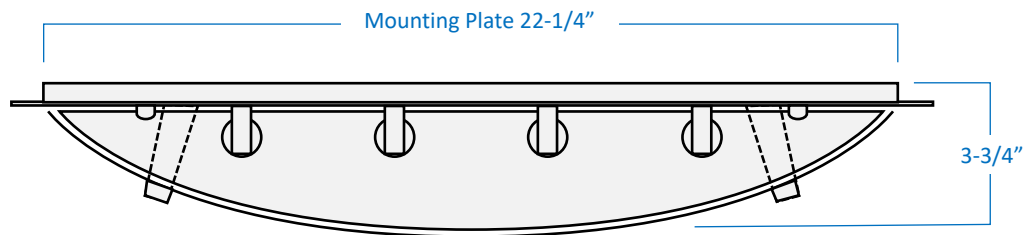

Dimensions 24" Width x 5-3/4" Height x 3-3/4" Extension

Lamps 4 x LED G9 (Bi-Pin Base) **** LAMPS INCLUDED ****

Certifications cULus Listed | CSA Certified

Features 120V | 60Hz
Wall mount only (hardware included)
Suitable for damp locations

Brushed Nickel

Curved Glass Shade

Front View

Top View

Side View