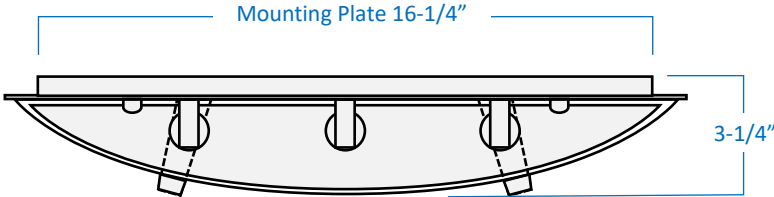

3-Light Vanity

Part Number

A58013-CH

A58013-BN

Finish

Chrome

Brushed Nickel

Top View

GTA Office: 151 Aviva Park Drive, Woodbridge
Ottawa Office: 200 Iber Road, Unit 5, Stittsville

Tel: 905-669-1230
Tel: 613-836-1977

www.sanremolighting.com
© All rights reserved