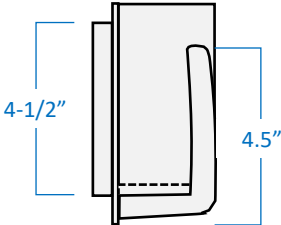

Dimensions 17-3/4" Width x 5-3/4" Height x 3-1/4" Extension

Lamps 3 x LED G9 (Bi-Pin Base) **** LAMPS INCLUDED ****

Certifications cULus Listed | CSA Certified

Features 120V | 60Hz
Wall mount only (hardware included)
Suitable for damp locations

Brushed Nickel

Curved Glass Shade

Front View

Top View

Side View

GTA Office: 151 Aviva Park Drive, Woodbridge
Ottawa Office: 200 Iber Road, Unit 5, Stittsville

Tel: 905-669-1230
Tel: 613-836-1977

www.sanremolighting.com
© All rights reserved