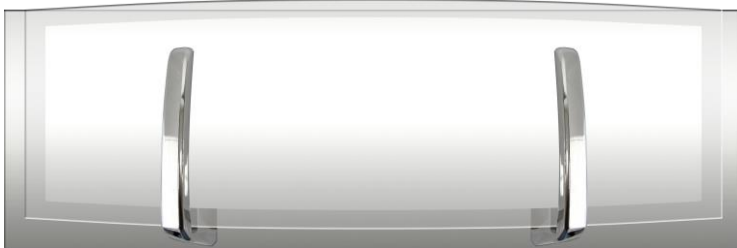

3-Light Vanity

Part Number

A58013-CH

A58013-BN

Finish

Chrome

Brushed Nickel

Project _____

Date _____

Type _____

Location _____

Product Specifications

Description L'Aquila Collection: This 3-light vanity offers a clean and sophisticated accent to any contemporary bathroom décor.

Shade White opal glass with clear rim (curved shape)

Dimensions 17-3/4" Width x 5-3/4" Height x 3-1/4" Extension

Lamps 3 x LED G9 (Bi-Pin Base) **** LAMPS INCLUDED ****

Certifications cULus Listed | CSA Certified

Features 120V | 60Hz
Wall mount only (hardware included)
Suitable for damp locations

Chrome

Brushed Nickel

3-Light Vanity

Part Number

A58013-CH

A58013-BN

Finish

Chrome