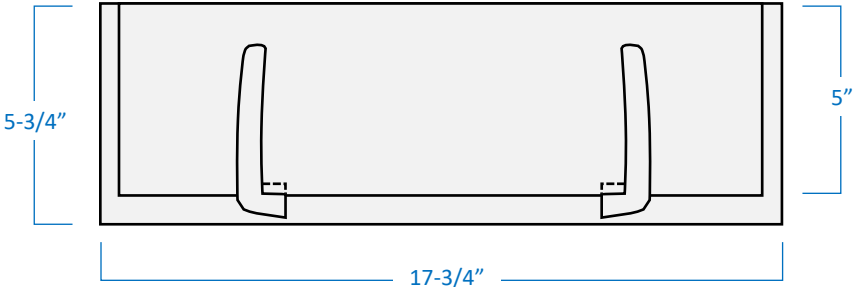

Dimensions 17-3/4" Width x 5-3/4" Height x 3-1/4" Extension

Lamps 3 x LED G9 (Bi-Pin Base) **** LAMPS INCLUDED ****

Certifications cULus Listed | CSA Certified

Features 120V | 60Hz
Wall mount only (hardware included)
Suitable for damp locations

Brushed Nickel

Curved Glass Shade

Front View

Top View

Side View

GTA Office: 151 Aviva Park Drive, Woodbridge
Ottawa Office: 200 Iber Road, Unit 5, Stittsville

Tel: 905-669-1230
Tel: 613-836-1977

www.sanremolighting.com
© All rights reserved