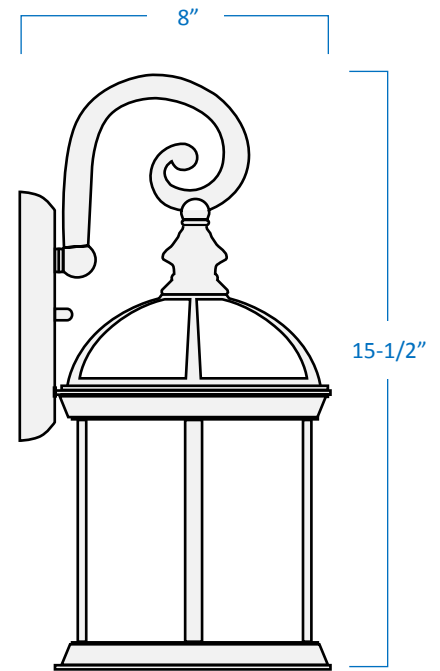

1-Light Exterior Wall Lantern

Part Number

A4181-BK

Project _____

Date _____

Type _____

Location _____

Product Specifications

Description	1-Light traditional wall lantern Exterior use Ambient lighting
Finish	Black
Construction	Durable die cast aluminum Clear beveled glass
Dimensions	8-1/4" Width x 15-1/2" Height x 8" Extension
Lamps	1 x LED (E26 Medium Base) not included
Certifications	cULus or cETLus Listed Certified to CSA standards Suitable for wet locations
Notes	<ul style="list-style-type: none">▪ 120V 60Hz▪ Vertical wall mounting only▪ Mounting hardware included