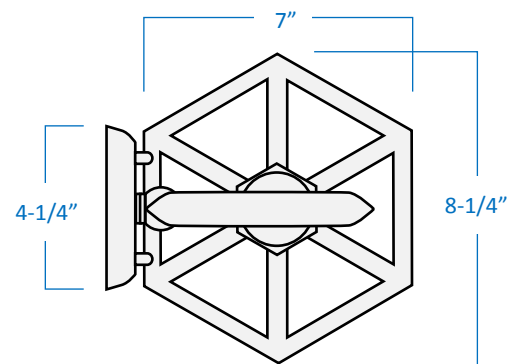

1-Light Exterior Wall Lantern

Part Number

A4181-BK

Project _____

Date _____

Type _____

Location _____

Product Specifications

Description	1-Light traditional wall lantern Exterior use Ambient lighting
Finish	Black
Construction	Durable die cast aluminum Clear beveled glass
Dimensions	8-1/4" Width x 15-1/2" Height x 8" Extension
Lamps	1 x LED (E26 Medium Base) not included
Certifications	cULus or cETLus Listed Certified to CSA standards Suitable for wet locations
Notes	▪ 120V | 60Hz ▪ Vertical wall mounting only ▪ Mounting hardware included

Top View

Head Office: 151 Aviva Park Drive, Woodbridge, ON L4L 9C1
Ottawa Office: 200 Iber Road, Unit 5, Stittsville, ON K2S 0L5

Tel: 905-669-1230
Tel: 613-836-1977

© SanRemoLighting.com
Toll Free: 1-800-903-1115