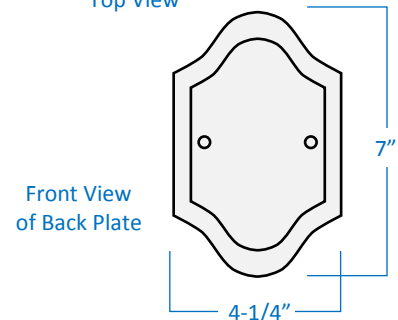

Front View
of Back Plate

Head Office: 151 Aviva Park Drive, Woodbridge, ON L4L 9C1
Ottawa Office: 200 Iber Road, Unit 5, Stittsville, ON K2S 0L5

Tel: 905-669-1230
Tel: 613-836-1977

© SanRemoLighting.com
Toll Free: 1-800-903-1115