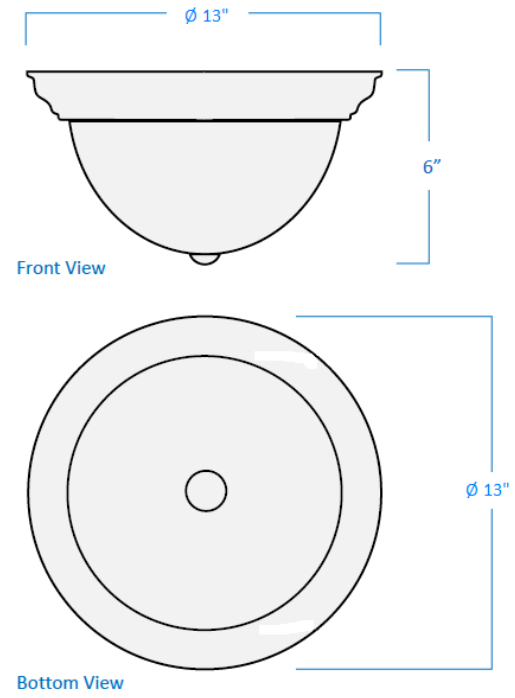

2-Light Ceiling Flush Mount

Part Number	Finish
A3013-BN	Brushed Nickel
A3013-PT	Pewter
A3013-WH	White

Project _____

Date _____

Type _____

Location _____

Product Specifications

Description	2-Light ceiling flush mount with classic dome shade. Perfect for use in the foyer, family room, hallway, kitchen, or den.
Shade	White Alabaster Glass
Dimensions	13" Diameter x 6" Height
Lamps	2 x LED A19 (E26 Medium Base) not included
Certifications	cETLus or cULus Listed CSA Certified
Features	120V 60Hz Ceiling mounting only (hardware included)