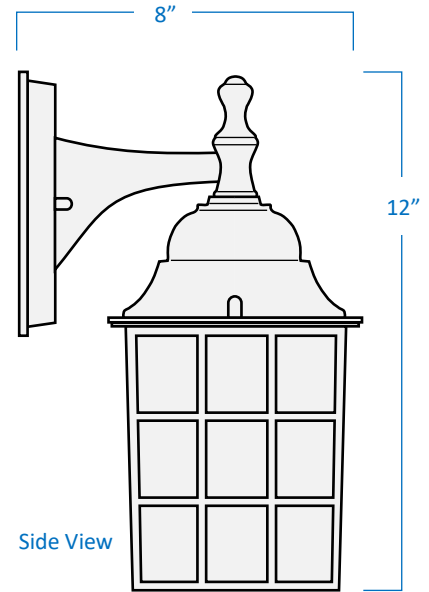

Description	Single-light contemporary exterior wall lantern for ambient lighting
Finish	Black
Construction	Durable die cast aluminum Frosted glass
Dimensions	5-3/4"Width x 12"Height x 8"Extension
Lamps	1 x LED (E26 Medium Base) not included
Certifications	cETLus Listed CSA Certified Suitable for wet locations
Features	120V 60Hz Vertical wall mount only (hardware included)