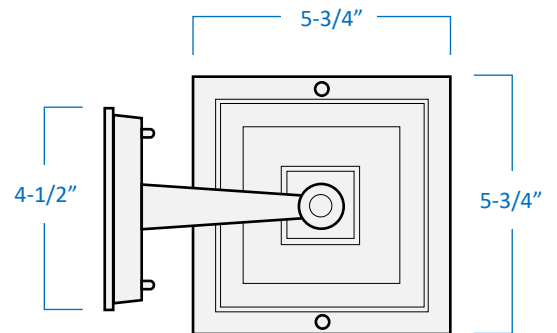

Description	Single-light contemporary exterior wall lantern for ambient lighting
Finish	Black
Construction	Durable die cast aluminum Frosted glass
Dimensions	5-3/4"Width x 12"Height x 8"Extension
Lamps	1 x LED (E26 Medium Base) not included
Certifications	cETLus Listed CSA Certified Suitable for wet locations
Features	120V 60Hz Vertical wall mount only (hardware included)