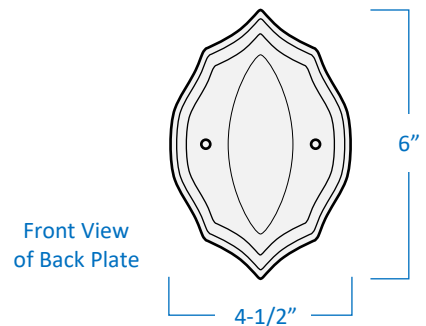

Description	Single-light contemporary exterior wall lantern for ambient lighting
Finish	Black
Construction	Durable die cast aluminum Frosted glass
Dimensions	5-3/4"Width x 12"Height x 8"Extension
Lamps	1 x LED (E26 Medium Base) not included
Certifications	cETLus Listed CSA Certified Suitable for wet locations
Features	120V 60Hz Vertical wall mount only (hardware included)