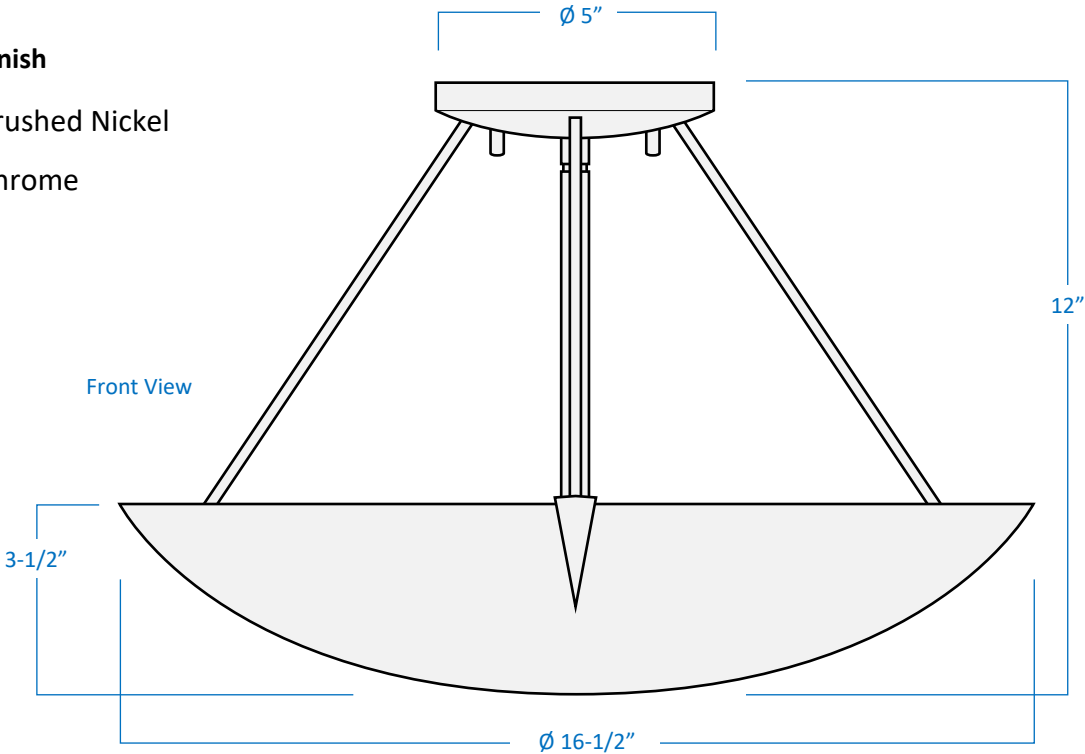

3-Light Semi-Flush Mount

Part Number

A59043-BN

A59043-CH

Finish

Brushed Nickel

Chrome

GTA Office: 151 Aviva Park Drive, Woodbridge
Ottawa Office: 200 Iber Road, Unit 5, Stittsville

Tel: 905-669-1230
Tel: 613-836-1977

www.sanremolighting.com
© All rights reserved