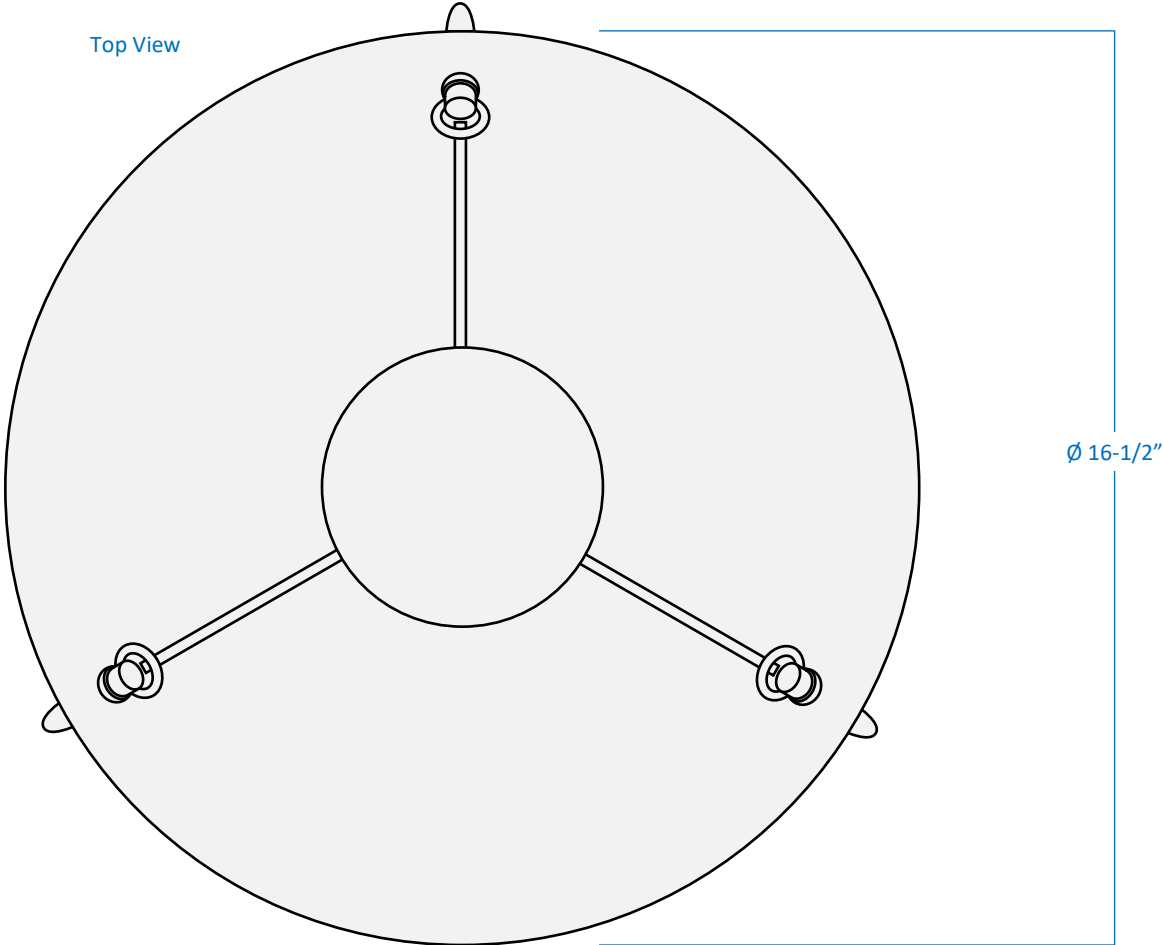

3-Light Semi-Flush Mount

Part Number

A59043-BN

A59043-CH

Finish

Brushed Nickel

Chrome

GTA Office: 151 Aviva Park Drive, Woodbridge
Ottawa Office: 200 Iber Road, Unit 5, Stittsville

Tel: 905-669-1230
Tel: 613-836-1977

www.sanremolighting.com
© All rights reserved