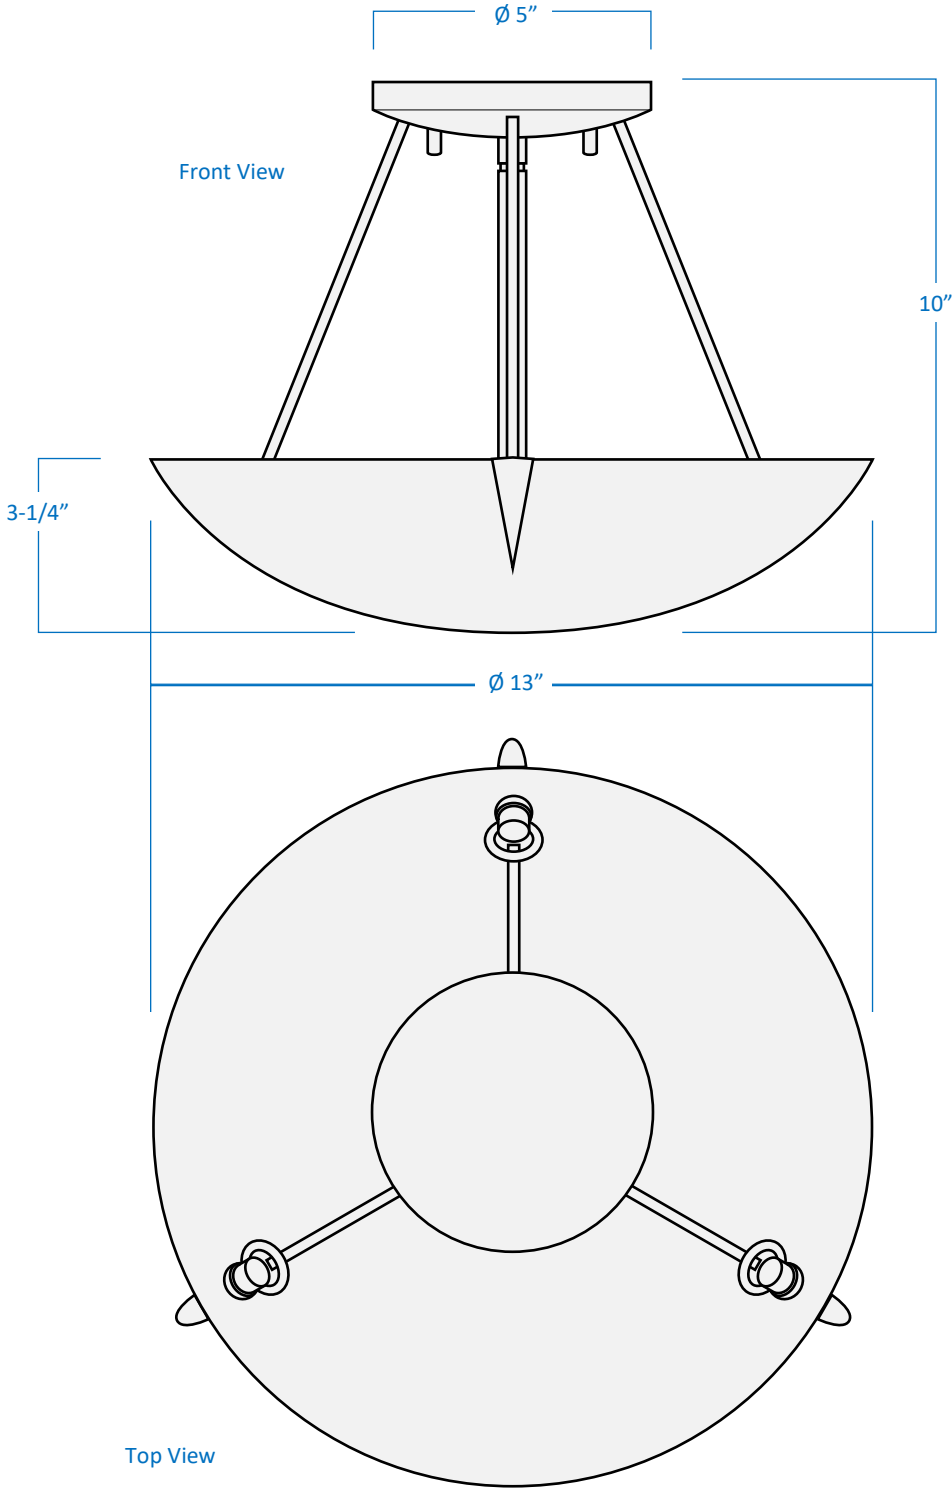

2-Light Semi-Flush Mount

Part Number **Finish**
A59042-BN Brushed Nickel
A59042-CH Chrome

Project _____
Date _____
Type _____
Location _____

Product Specifications

Description	2-Light ceiling flush mount; Contemporary style with striking details Ambient lighting for foyer, kitchen, master bedroom, family room, and great room.
Shade	White Frosted Glass
Dimensions	13" Diameter x 10" Height (Diameter does not include the 3 decorative outer hooks)
Lamps	2 x LED A19 (E26 Medium Base) not included
Certifications	cULus Listed CSA Certified
Features	120V 60Hz Ceiling mount only (hardware included)

2-Light Semi-Flush Mount

Part Number

A59042-BN

A59042-CH

Finish

Brushed Nickel

Chrome

GTA Office: 151 Aviva Park Drive, Woodbridge
Ottawa Office: 200 Iber Road, Unit 5, Stittsville