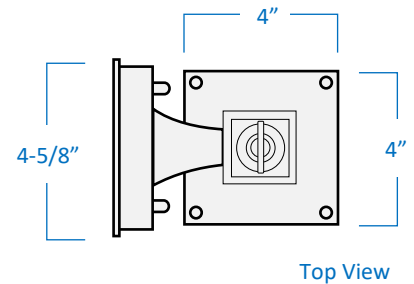

Description	Integrated LED traditional style wall sconce Perfect for exterior ambient lighting
Finish	Black
Glass	Clear Beveled
Construction	Die Cast Aluminum
Dimensions	4-5/8" Width x 8-1/4" Height x 6" Extension
Light Source	6 Watts Integrated LED
Light Output	400 Lumens
Colour Temp.	3000 Kelvins (warm white)
Colour Rendering	> 80 CRI
Certifications	cETLus Listed CSA Certified Suitable for wet locations
Features	120V 60Hz Wall mount only (hardware included)