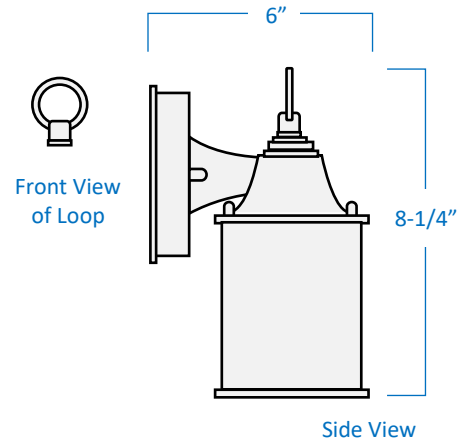

Description	Integrated LED traditional style wall sconce Perfect for exterior ambient lighting
Finish	Black
Glass	Clear Beveled
Construction	Die Cast Aluminum
Dimensions	4-5/8" Width x 8-1/4" Height x 6" Extension
Light Source	6 Watts Integrated LED
Light Output	400 Lumens
Colour Temp.	3000 Kelvins (warm white)
Colour Rendering	> 80 CRI
Certifications	cETLus Listed CSA Certified Suitable for wet locations
Features	120V 60Hz Wall mount only (hardware included)