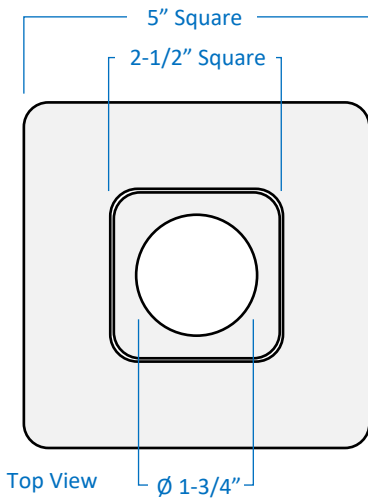

4" Square Gimbal Trim

Project _____

Date _____

Type _____

Location _____

Part Number	Finish
TL444-WH	White
TL444-BK	Black
TL444-MW	Matte White

Product Specifications

Description	4" Square Surface Adjustable Gimbal Trim
Dimensions	5" Outer Square x 1" Height 2-1/2" Gimbal Square 1-3/4" Aperture Diameter
Lamp	1 x LED PAR16 (E26 Medium Base) not included
Features	Two heavy duty clips for secure install Use with Premier Electrical Products™ 4" housings

White

Black

Matte White

Top View

Side View

View of Clips

4" Line Voltage Housing - Sold Separately

H400R
Remodel Post Drywall