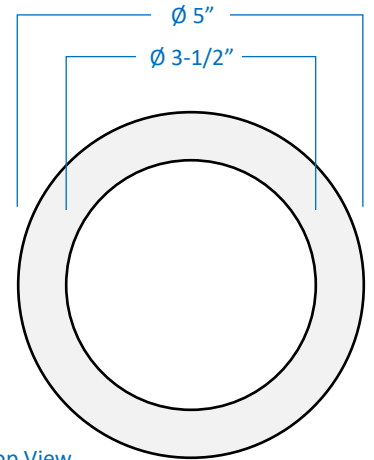

4" Round Shower Trim

Project _____

Date _____

Type _____

Location _____

Part Number

TL410-WH

Product Specifications

Description	4" Round recessed shower trim
Finish	White trim with frosted glass lens
Dimensions	\varnothing 5" Outer Diameter x 2" Height \varnothing 3-1/2" Lens Diameter \varnothing 2-1/4" Aperture Diameter (adjustable gimbal)
Lamp	1 x LED PAR16 (E26 Medium Base) not included
Features	Suitable for wet locations Three sturdy vertical clips for secure install Use with Premier Electrical Products™ 4" housings