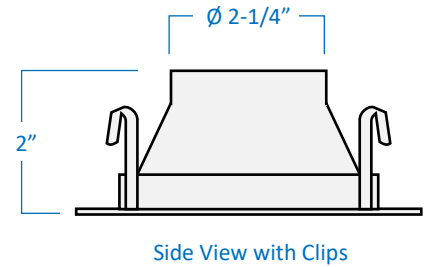

4" Round Shower Trim

Project _____

Date _____

Type _____

Location _____

Part Number

TL410-WH

Product Specifications

Description	4" Round recessed shower trim
Finish	White trim with frosted glass lens
Dimensions	$\varnothing$ 5" Outer Diameter x 2" Height $\varnothing$ 3-1/2" Lens Diameter $\varnothing$ 2-1/4" Aperture Diameter (adjustable gimbal)
Lamp	1 x LED PAR16 (E26 Medium Base) not included
Features	Suitable for wet locations Three sturdy vertical clips for secure install Use with Premier Electrical Products™ 4" housings

4" Line Voltage Housing - Sold Separately

GTA Office: 151 Aviva Park Drive, Woodbridge
Ottawa Office: 200 Iber Road, Unit 5, Stittsville

Tel: 905-669-1230
Tel: 613-836-1977

www.sanremolighting.com
© All rights reserved