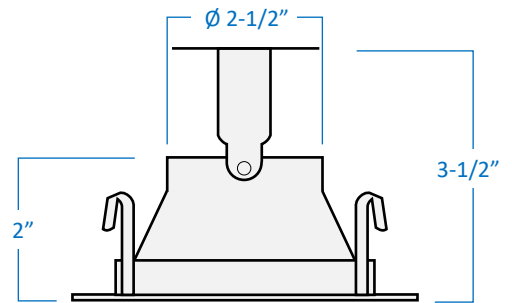

4" Round Shower Trim

Project _____

Date _____

Type _____

Location _____

Part Number

T418-WH

Product Specifications

Description	4" Round recessed shower trim
Finish	White trim with frosted glass lens
Dimensions	\varnothing 5" Outer Diameter x 2" Height 3-1/2" Height with raised metal lamp holder \varnothing 3-1/2" Lens Diameter \varnothing 2-1/2" Aperture Diameter
Lamp Options	1 x LED PAR20 (E26 Medium Base) not included 1 x LED A15 (E26 Medium Base) not included 1 x LED PAR16 (E26 Medium Base) not included
Features	Suitable for wet locations Three sturdy vertical clips for secure install Use with Premier Electrical Products™ 4" housings

Top View

View of Clips

Side View

4" Line Voltage Housing - Sold Separately

H400R
Remodel Post Drywall

H400
New Construction

H400RICAT
Remodel Post Drywall
IC Air Tight

H400ICAT
New Construction
IC Air Tight