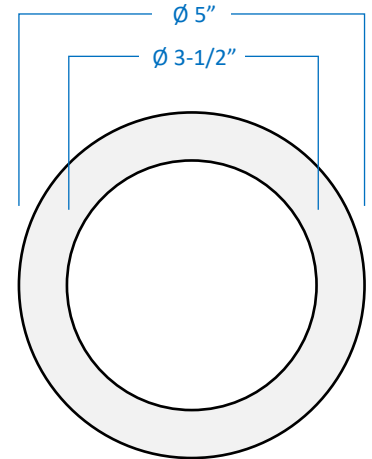

4" Round Shower Trim

Project _____

Date _____

Type _____

Location _____

Part Number

T418-WH

Product Specifications

Description	4" Round recessed shower trim
Finish	White trim with frosted glass lens
Dimensions	\varnothing 5" Outer Diameter x 2" Height 3-1/2" Height with raised metal lamp holder \varnothing 3-1/2" Lens Diameter \varnothing 2-1/2" Aperture Diameter
Lamp Options	1 x LED PAR20 (E26 Medium Base) not included 1 x LED A15 (E26 Medium Base) not included 1 x LED PAR16 (E26 Medium Base) not included
Features	Suitable for wet locations Three sturdy vertical clips for secure install Use with Premier Electrical Products™ 4" housings