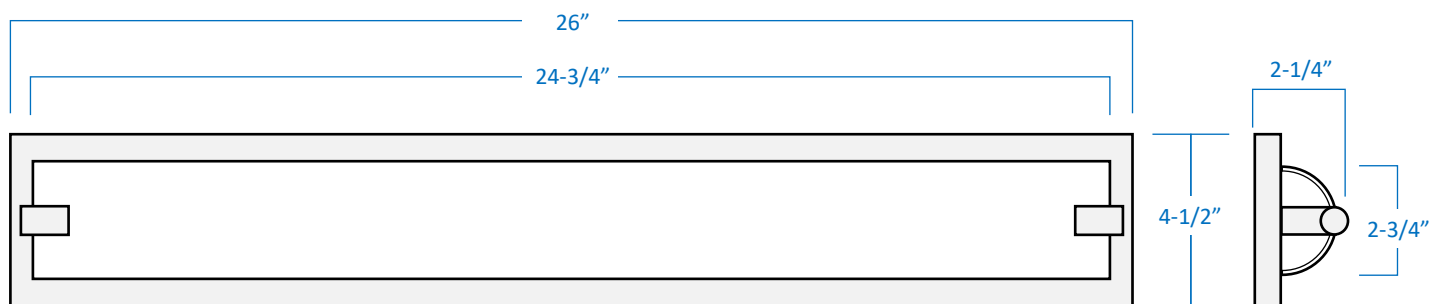

Face View

Side View

GTA Office: 151 Aviva Park Drive, Woodbridge
Ottawa Office: 200 Iber Road, Unit 5, Stittsville

Tel: 905-669-1230
Tel: 613-836-1977

www.sanremolighting.com
© All rights reserved