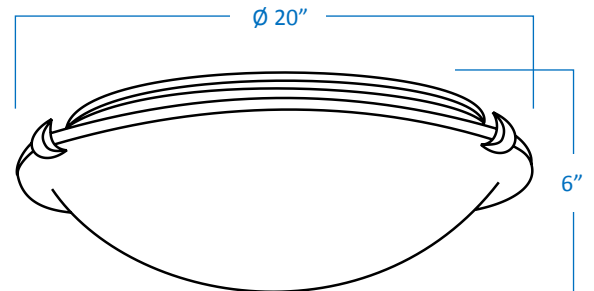

4-Light Ceiling Flush Mount

Part Number

A3020-BN

Project _____

Date _____

Type _____

Location _____

Product Specifications

Description	4-Light ceiling flush mount with a glass bowl shade and metal clips. Perfect for use in the foyer, family room, hallway, kitchen or den.
Finish	Brushed Nickel Clips
Shade	White Alabaster Glass
Dimensions	20" Diameter x 6" Height
Lamps	4 x LED A19 (E26 Medium Base) not included
Certifications	cETLus Listed CSA Certified
Features	120V 60Hz Ceiling mounting only (hardware included)