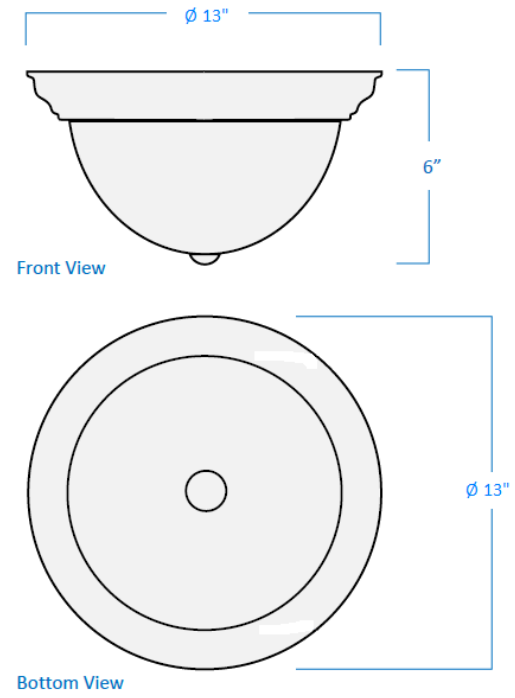

2-Light Ceiling Flush Mount

Part Number	Finish
A3013-11	Brushed Nickel
A3013-PT	Pewter
A3013-WH	White

Project _____

Date _____

Type _____

Location _____

Product Specifications

Description	2-Light ceiling flush mount with classic dome shade. Perfect for use in the foyer, family room, hallway, kitchen, or den.
Shade	White Alabaster Glass
Dimensions	13" Diameter x 6" Height
Lamps	2 x LED A19 (E26 Medium Base) not included
Certifications	cETLus or cULus Listed CSA Certified
Features	120V 60Hz Ceiling mounting only (hardware included)