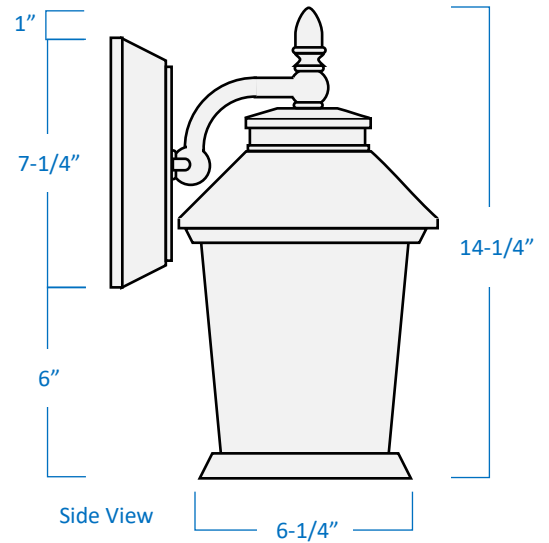

Description	Traditional European inspired exterior wall lantern matches most home décor.
Finish	Black
Glass	Clear Seeded
Construction	Die Cast Aluminum
Dimensions	8-1/2" Width x 14-1/4" Height x 10" Extension
Light Source	10 Watts Integrated LED
Light Output	635 Lumens
Colour Temp.	3000 Kelvins (warm white)
Certifications	cETLus Listed CSA Certified Suitable for wet locations
Features	120V 60Hz Mounting hardware included Open bottom