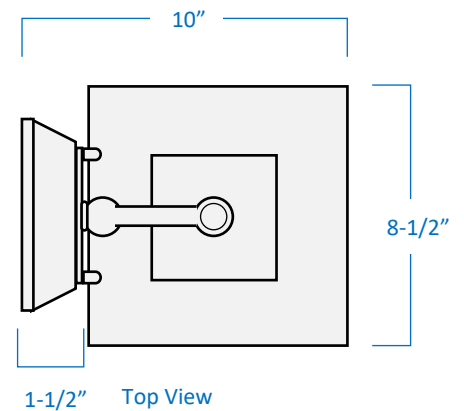

Description	Traditional European inspired exterior wall lantern matches most home décor.
Finish	Black
Glass	Clear Seeded
Construction	Die Cast Aluminum
Dimensions	8-1/2" Width x 14-1/4" Height x 10" Extension
Light Source	10 Watts Integrated LED
Light Output	635 Lumens
Colour Temp.	3000 Kelvins (warm white)
Certifications	cETLus Listed CSA Certified Suitable for wet locations
Features	120V 60Hz Mounting hardware included Open bottom