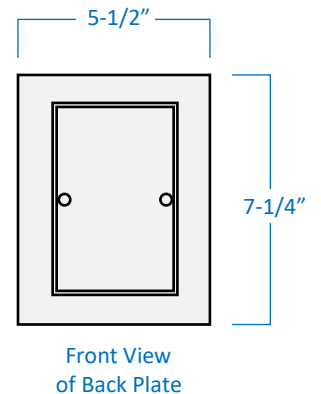

Description	Traditional European inspired exterior wall lantern matches most home décor.
Finish	Black
Glass	Clear Seeded
Construction	Die Cast Aluminum
Dimensions	8-1/2" Width x 14-1/4" Height x 10" Extension
Light Source	10 Watts Integrated LED
Light Output	635 Lumens
Colour Temp.	3000 Kelvins (warm white)
Certifications	cETLus Listed CSA Certified Suitable for wet locations
Features	120V 60Hz Mounting hardware included Open bottom