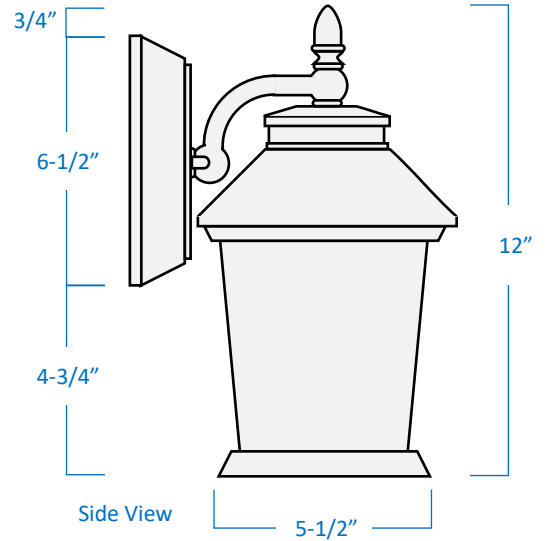

Description	Traditional European inspired exterior wall lantern matches most home décor.
Finish	Black
Glass	Clear Seeded
Construction	Die Cast Aluminum
Dimensions	6-3/4" Width x 12" Height x 8-1/4" Extension
Light Source	10.5 Watts Integrated LED
Light Output	555 Lumens
Colour Temp.	3000 Kelvins (warm white)
Certifications	cETLus Listed CSA Certified Suitable for wet locations
Features	120V 60Hz Mounting hardware included Open bottom