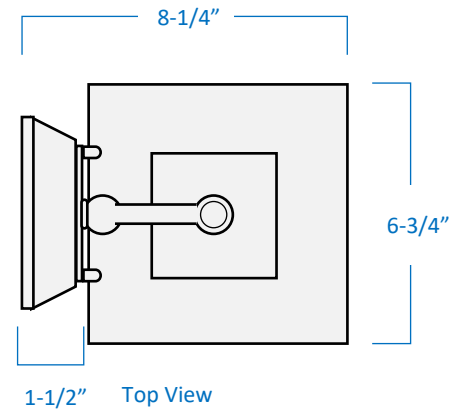

Description	Traditional European inspired exterior wall lantern matches most home décor.
Finish	Black
Glass	Clear Seeded
Construction	Die Cast Aluminum
Dimensions	6-3/4" Width x 12" Height x 8-1/4" Extension
Light Source	10.5 Watts Integrated LED
Light Output	555 Lumens
Colour Temp.	3000 Kelvins (warm white)
Certifications	cETLus Listed CSA Certified Suitable for wet locations
Features	120V 60Hz Mounting hardware included Open bottom