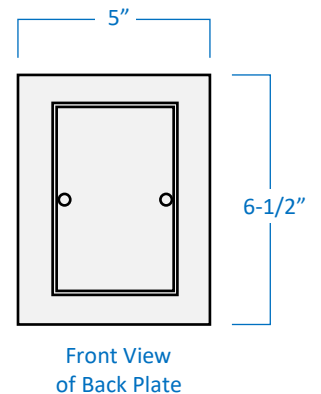

Description	Traditional European inspired exterior wall lantern matches most home décor.
Finish	Black
Glass	Clear Seeded
Construction	Die Cast Aluminum
Dimensions	6-3/4" Width x 12" Height x 8-1/4" Extension
Light Source	10.5 Watts Integrated LED
Light Output	555 Lumens
Colour Temp.	3000 Kelvins (warm white)
Certifications	cETLus Listed CSA Certified Suitable for wet locations
Features	120V 60Hz Mounting hardware included Open bottom