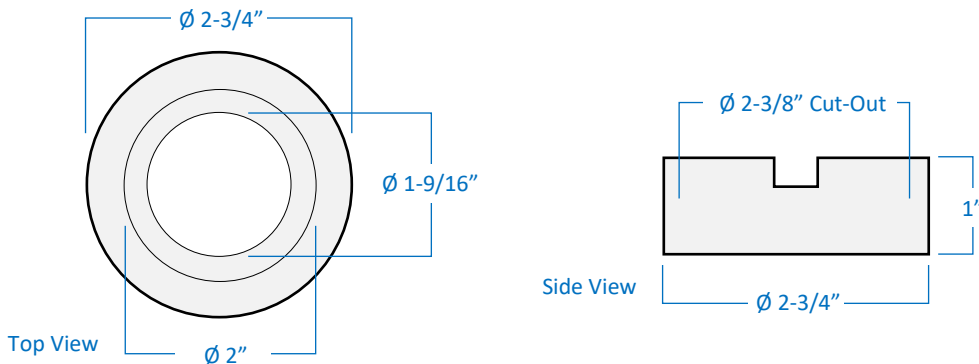

Head Office: 151 Aviva Park Drive, Woodbridge, ON L4L 9C1
Ottawa Office: 200 Iber Road, Unit 5, Stittsville, ON K2S 0L5

Tel: 905-669-1230
Tel: 613-836-1977

© SanRemoLighting.com
Toll Free: 1-800-903-1115