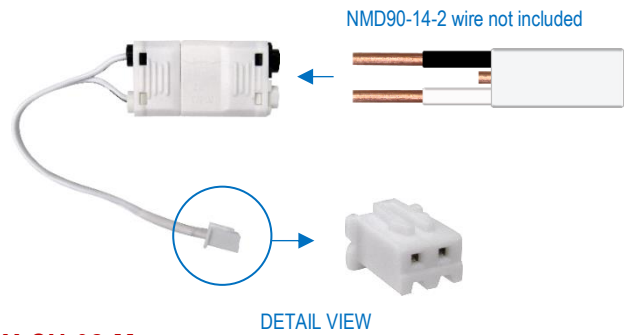

LED Under Cabinet Puck Lights

Project _____

Date _____

Type _____

Location _____

Part Number	Finish
CA360WH	White
CA360NK	Nickel
CA360BK	Black

Product Specifications

Description	Integrated LED Round Puck Light
Wattage	3 Watts
Dimensions	Ø 2-3/4" Outer Diameter x 1" Height
Cutout:	Ø 2-3/8" Diameter
Light Source	3 x 1 Watt LED
Colour Temp.	3000 Kelvins (warm white)
Light Output	125 Lumens
Colour Rendering	≥ 82 CRI
Input Voltage	12V Line Voltage 60 Hz
Average Rated Life	Up to 25,000 Hours
Dim Capacity	Non-Dimmable
Listed	cETLus Listed CSA Certified
Features	<ul style="list-style-type: none"> ▪ For surface mounting or for recessed mounting ▪ Link up to five LED Puck Lights ▪ Easily extend cables to meet installation needs ▪ Recommended class 2 hardwire junction box HLD-18W (sold separately)

LED Under Cabinet Puck Lights

Accessories Below Sold Separately

HLD-18W

Hardwire Junction Box
For LED Pucks
Class 2 Power Supply
Max 18 Watts
3-1/4"W x 6-1/2"H x 1-1/4" Depth

CAX-CN-02-F

2-Pole Splice Connector
4" Lead Wire
Female Molex Connector
White Finish

Extension Cables for LED Pucks

CAX48 48" Cable
CAX72 72" Cable
CAX96 96" Cable

CAX-CN-02-M

2-Pole Splice Connector
4" Lead Wire
Male Molex Connector
White Finish