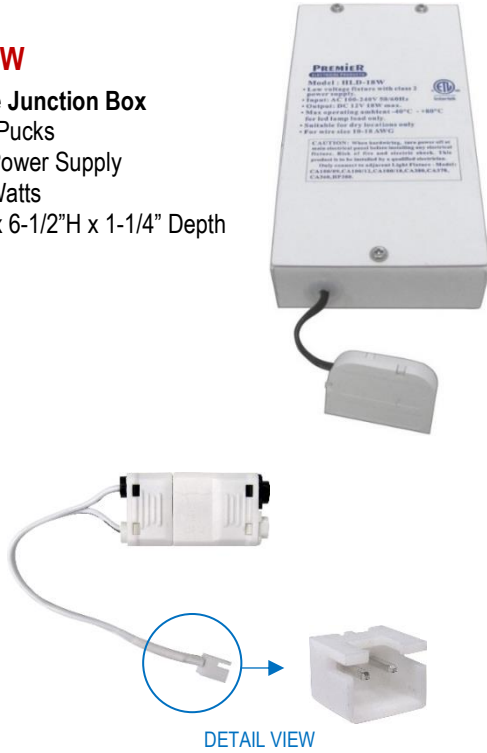

LED Under Cabinet Puck Lights

Project _____

Date _____

Type _____

Location _____

Part Number	Finish
CA360WH	White
CA360NK	Nickel
CA360BK	Black

Product Specifications

Description	Integrated LED Round Puck Light
Wattage	3 Watts
Dimensions	Ø 2-3/4" Outer Diameter x 1" Height
Cutout:	Ø 2-3/8" Diameter
Light Source	3 x 1 Watt LED
Colour Temp.	3000 Kelvins (warm white)
Light Output	125 Lumens
Colour Rendering	≥ 82 CRI
Input Voltage	12V Line Voltage 60 Hz
Average Rated Life	Up to 25,000 Hours
Dim Capacity	Non-Dimmable
Listed	cETLus Listed CSA Certified
Features	<ul style="list-style-type: none"> ▪ For surface mounting or for recessed mounting ▪ Link up to five LED Puck Lights ▪ Easily extend cables to meet installation needs ▪ Recommended class 2 hardwire junction box HLD-18W (sold separately)

LED Under Cabinet Puck Lights

Accessories Below Sold Separately

HLD-18W

Hardwire Junction Box
For LED Pucks
Class 2 Power Supply
Max 18 Watts
3-1/4"W x 6-1/2"H x 1-1/4" Depth

CAX-CN-02-F

2-Pole Splice Connector
4" Lead Wire
Female Molex Connector
White Finish