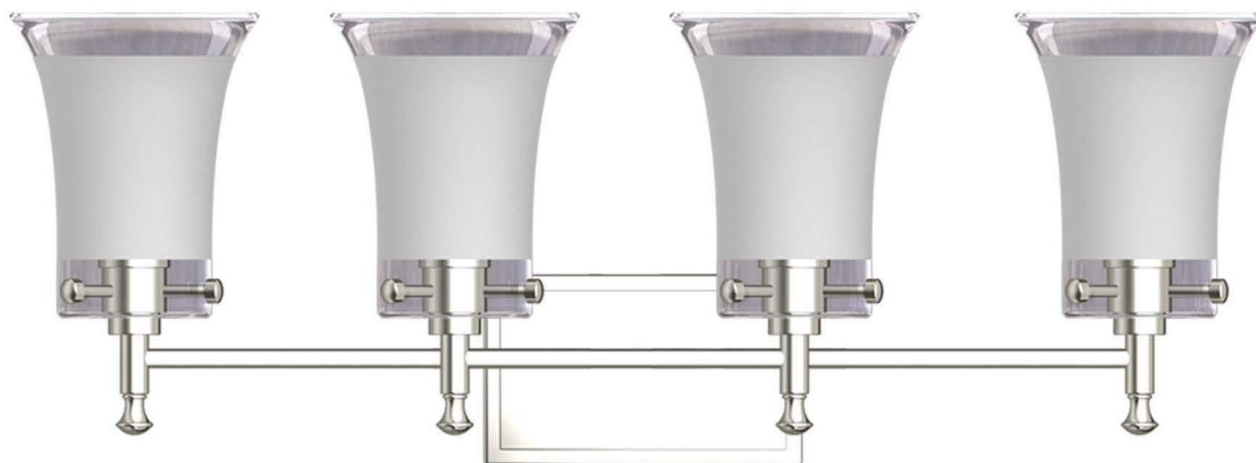

Modern Lighting
Glacier Collection

A53014-11

Job Name	_____
Date	_____
Type	_____
Location	_____
Comments	_____

Product Specifications

Description: 4-Light Bath Bar (can be mounted in up or down position)
Finish: Brushed Nickel (**A53014-11**)
Glass: Clear and Sanded
Dimensions: 30" Width x 10" Height x 7" Depth
E26 Lamp(s): LED: 4 x 7.5W A19
CFL: 4 x 13W T2 Spiral