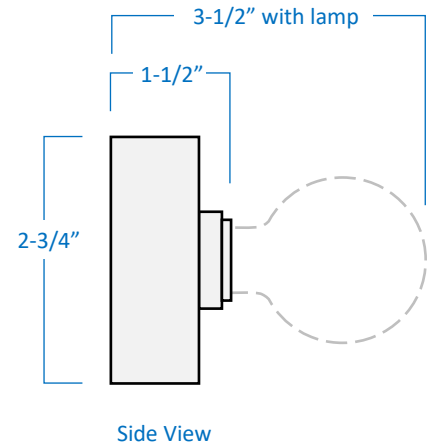

8-Light Vanity

Part Number

A488-CH

Project _____

Date _____

Type _____

Location _____

Product Specifications

Description	This sleek and trendy 8-Light Vanity (Hollywood-style) bath bar is perfect for powder rooms and bathrooms.
Finish	Chrome
Dimensions	48" Width x 2-3/4" Height x 1-1/2" Extension (3-1/2" extension with lamp)
Lamps	8 x LED G16.5 (E12 Candelabra Base) not included
Certifications	cETLus Listed CSA Certified Suitable for damp locations
Features	120V 60Hz Wall mount only (hardware included) Can be installed horizontally or vertically