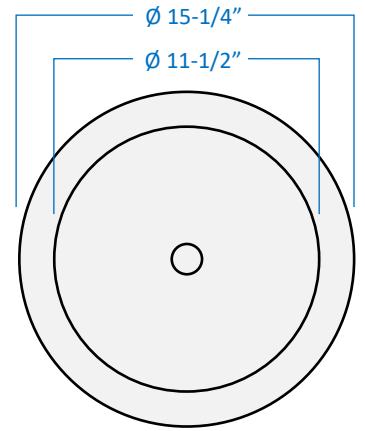

3-Light Chandelier

Part Number

A4015P-PT

Project _____

Date _____

Type _____

Location _____

Product Specifications

Description	This traditional 3-Light pendant-style Chandelier is perfect for dining rooms, foyers, and large stairwells.
Finish	Pewter
Shade	Frosted Swirl Glass
Dimensions	15-1/4" Diameter x 24" Height Includes 60" adjustable chain & canopy
Lamps	3 x LED A19 (E26 Medium Base) not Included
Certifications	cETLus Listed CSA Certified
Features	120V 60Hz Ceiling mount only (hardware included)