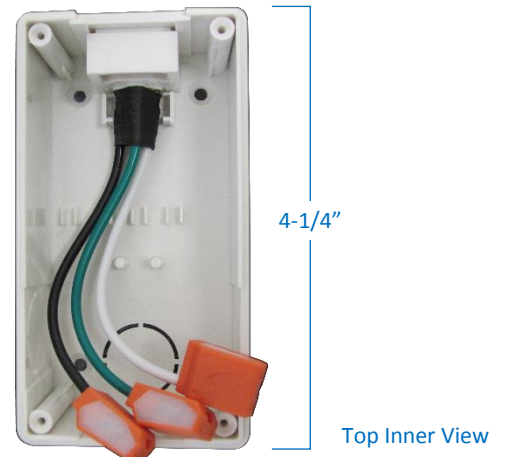

Application	Used with PREMIER LED Linkable Linear Strips Used with PREMIER T5 Fluorescent Linkable Linear Strips
Dimensions	4-1/4" Length x 2-1/4" Width x 1-1/2" Height
Input	AC 120V / 60Hz
Output	AC 120V / V6A max.
Wire Size	12 – 22 AWG
Operating Temp.	-40°C to + 80°C (-40°F to 176°F)
Certifications	cETLus Certified to CSA standards Suitable for dry locations only
Features	Quick-connect push-in terminals Includes mounting screws

Accessories (Sold Separately)

Flexible Cable Connectors
Connects LED Linkable Linear Strips

- PEIC06** 6" Cable Connector
- PEIC12** 12" Cable Connector
- PEIC24** 24" Cable Connector

GTA Office: 151 Aviva Park Drive, Woodbridge
Ottawa Office: 200 Iber Road, Unit 5, Stittsville