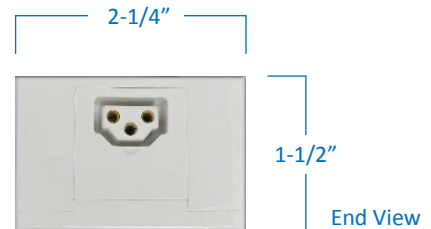

Hardwire Junction Box

Part Number

PEJB005

Project _____

Date _____

Type _____

Location _____

Product Specifications

Application	Used with PREMIER LED Linkable Linear Strips Used with PREMIER T5 Fluorescent Linkable Linear Strips
Dimensions	4-1/4" Length x 2-1/4" Width x 1-1/2" Height
Input	AC 120V / 60Hz
Output	AC 120V / V6A max.
Wire Size	12 – 22 AWG
Operating Temp.	-40°C to + 80°C (-40°F to 176°F)
Certifications	cETLus | Certified to CSA standards Suitable for dry locations only
Features	Quick-connect push-in terminals Includes mounting screws

Accessories (Sold Separately)

Flexible Cable Connectors
Connects LED Linkable Linear Strips

- **PEIC06** 6" Cable Connector
- **PEIC12** 12" Cable Connector
- **PEIC24** 24" Cable Connector

GTA Office: 151 Aviva Park Drive, Woodbridge
Ottawa Office: 200 Iber Road, Unit 5, Stittsville

Tel: 905-669-1230
Tel: 613-836-1977

www.sanremolighting.com
© All rights reserved