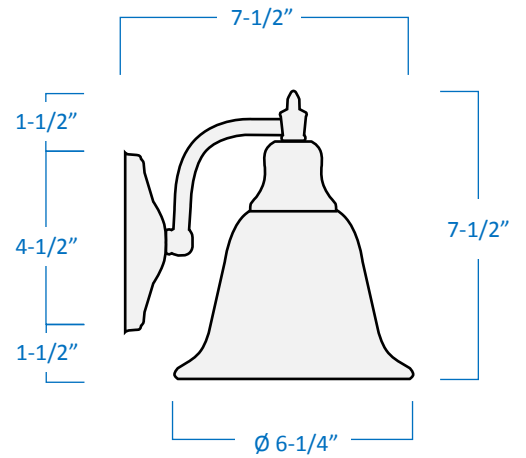

3-Light Vanity

Part Number

A14013-BN

Project _____

Date _____

Type _____

Location _____

Product Specifications

Description	Designed for bath and powder rooms, this 3-Light Vanity has an effortless and clean design. Can be mixed and matched with other lighting styles to complement a wide array of décor.
Finish	Brushed Nickel
Shade	White Alabaster Glass (bell style)
Dimensions	24"Width x 7-1/2"Height x 7-1/2"Extension
Lamps	3 x LED A19 (E26 Medium Base) not included
Certifications	cETLus Listed CSA Certified Suitable for damp locations
Features	120V 60Hz Wall mount only (hardware included) Can be installed with glass facing up or down