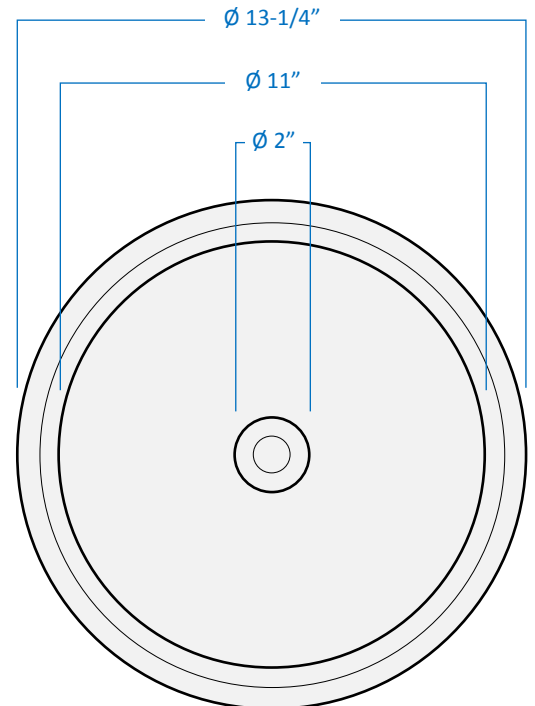

Bottom View

GTA Office: 151 Aviva Park Drive, Woodbridge
Ottawa Office: 200 Iber Road, Unit 5, Stittsville

Tel: 905-669-1230
Tel: 613-836-1977

www.sanremolighting.com
© All rights reserved