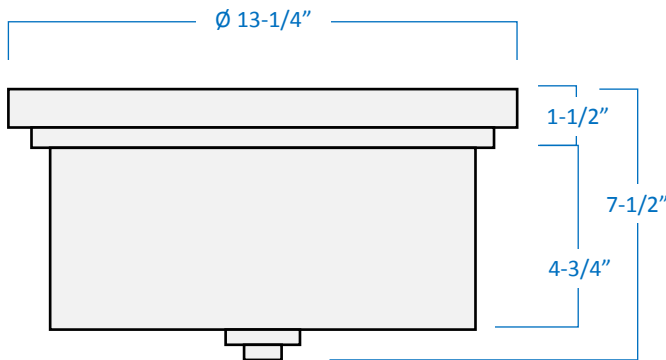

2-Light Ceiling Flush Mount

Part Number

A52032-BN

Project _____

Date _____

Type _____

Location _____

Product Specifications

Description	This 2-Light flush mount from our Zen Collection offers visually strong lines paired with a refined elegance. Perfect for use in the foyer, family room, hallway, kitchen or den.
Finish	Brushed Nickel
Shade	White Glass
Dimensions	13-1/4" Diameter x 7-1/2" Height
Lamps	2 x LED A19 (E26 Medium Base) not included
Certifications	cETLus Listed CSA Certified
Features	120V 60Hz Ceiling mounting only (hardware included)