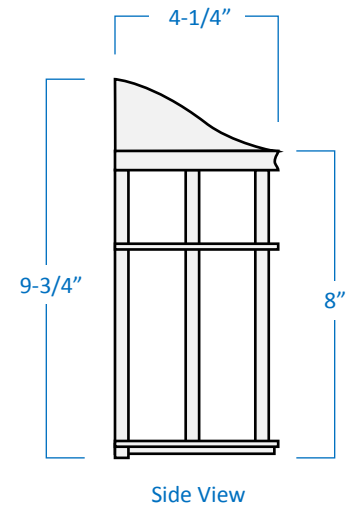

1-Light Exterior Wall Sconce

Part Number

A40456-BK

Project _____

Date _____

Type _____

Location _____

Product Specifications

Description	1-Light Traditional Wall Sconce Exterior Use Ambient Lighting
Finish	Black
Construction	Durable Cast Aluminum Frosted Plastic Lens
Dimensions	7-1/2"Width x 9-3/4"Height x 4-1/4"Extension
Lamps	1 x LED A19 (E26 Medium Base) not Included
Certifications	cULus Listed CSA Certified Suitable to Wet Locations
Features	120V 60Hz Wall Mounting Only (hardware Included)