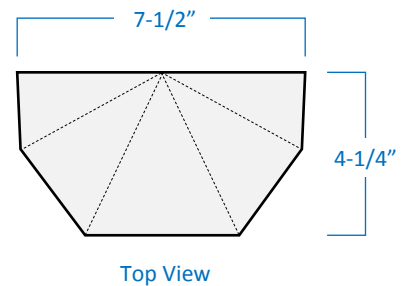

Description	1-Light Traditional Wall Sconce Exterior Use Ambient Lighting
Finish	Black
Construction	Durable Cast Aluminum Frosted Plastic Lens
Dimensions	7-1/2"Width x 9-3/4"Height x 4-1/4"Extension
Lamps	1 x LED A19 (E26 Medium Base) not Included
Certifications	cULus Listed CSA Certified Suitable to Wet Locations
Features	120V 60Hz Wall Mounting Only (hardware Included)