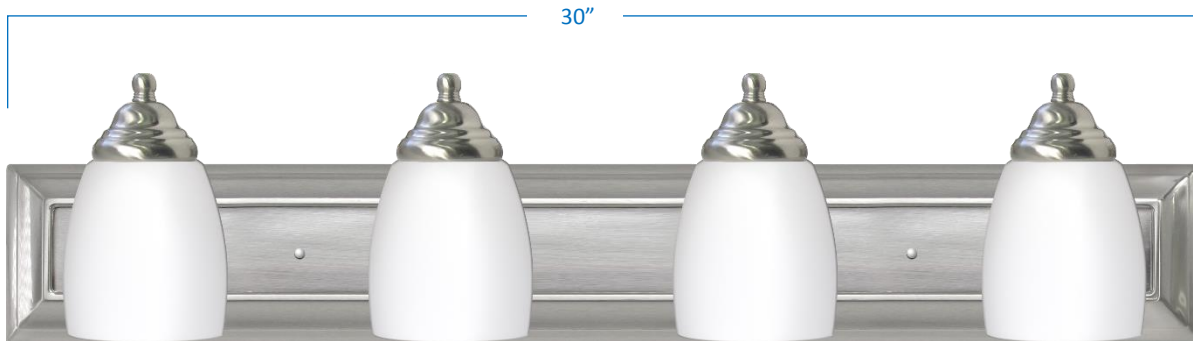

4-Light Vanity

Part Number	Finish
A16014-BN	Brushed Nickel
A16014-CH	Chrome

Project _____

Date _____

Type _____

Location _____

Product Specifications

Description	This fixture's sleek design and smooth clean lines are a perfect complement to your contemporary style, adding form and function to your bathroom or powder room décor.
Shade	Matte white glass
Dimensions	30"Width x 6-3/4"Height x 6-1/2"Extension
Lamps	4 x LED A19 (E26 Medium Base) not included
Certifications	cETLus Listed CSA Certified
Features	120V 60Hz Wall mounting only (hardware included)