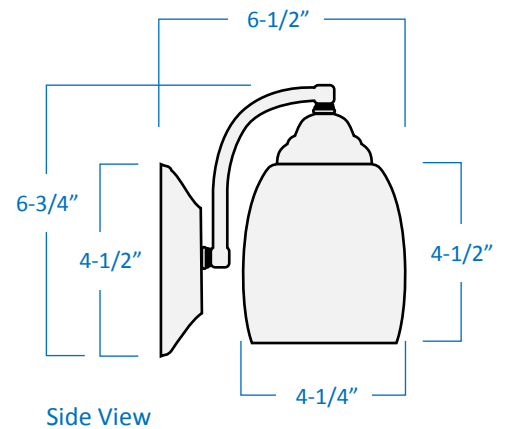

4-Light Vanity

Part Number	Finish
A16014-BN	Brushed Nickel
A16014-CH	Chrome

Project _____

Date _____

Type _____

Location _____

Product Specifications

Description	This fixture's sleek design and smooth clean lines are a perfect complement to your contemporary style, adding form and function to your bathroom or powder room décor.
Shade	Matte white glass
Dimensions	30"Width x 6-3/4"Height x 6-1/2"Extension
Lamps	4 x LED A19 (E26 Medium Base) not included
Certifications	cETLus Listed CSA Certified
Features	120V 60Hz Wall mounting only (hardware included)