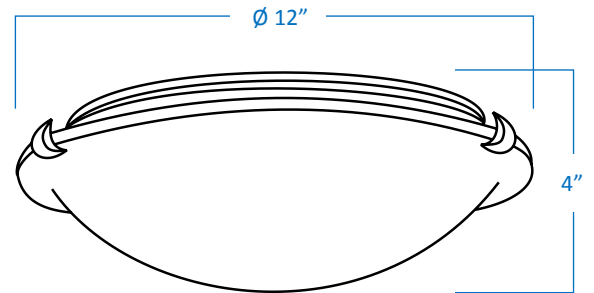

2-Light Ceiling Flush Mount

Part Number

A3012-BN

Project _____

Date _____

Type _____

Location _____

Product Specifications

Description	2-Light ceiling flush mount with a glass bowl shade and metal clips. Perfect for use in the foyer, family room, hallway, kitchen or den.
Finish	Brushed Nickel Clips
Shade	White Alabaster Glass
Dimensions	12" Diameter x 4" Height
Lamps	2 x LED A19 (E26 Medium Base) not included
Certifications	cETLus Listed CSA Certified
Features	120V 60Hz Ceiling mounting only (hardware included)