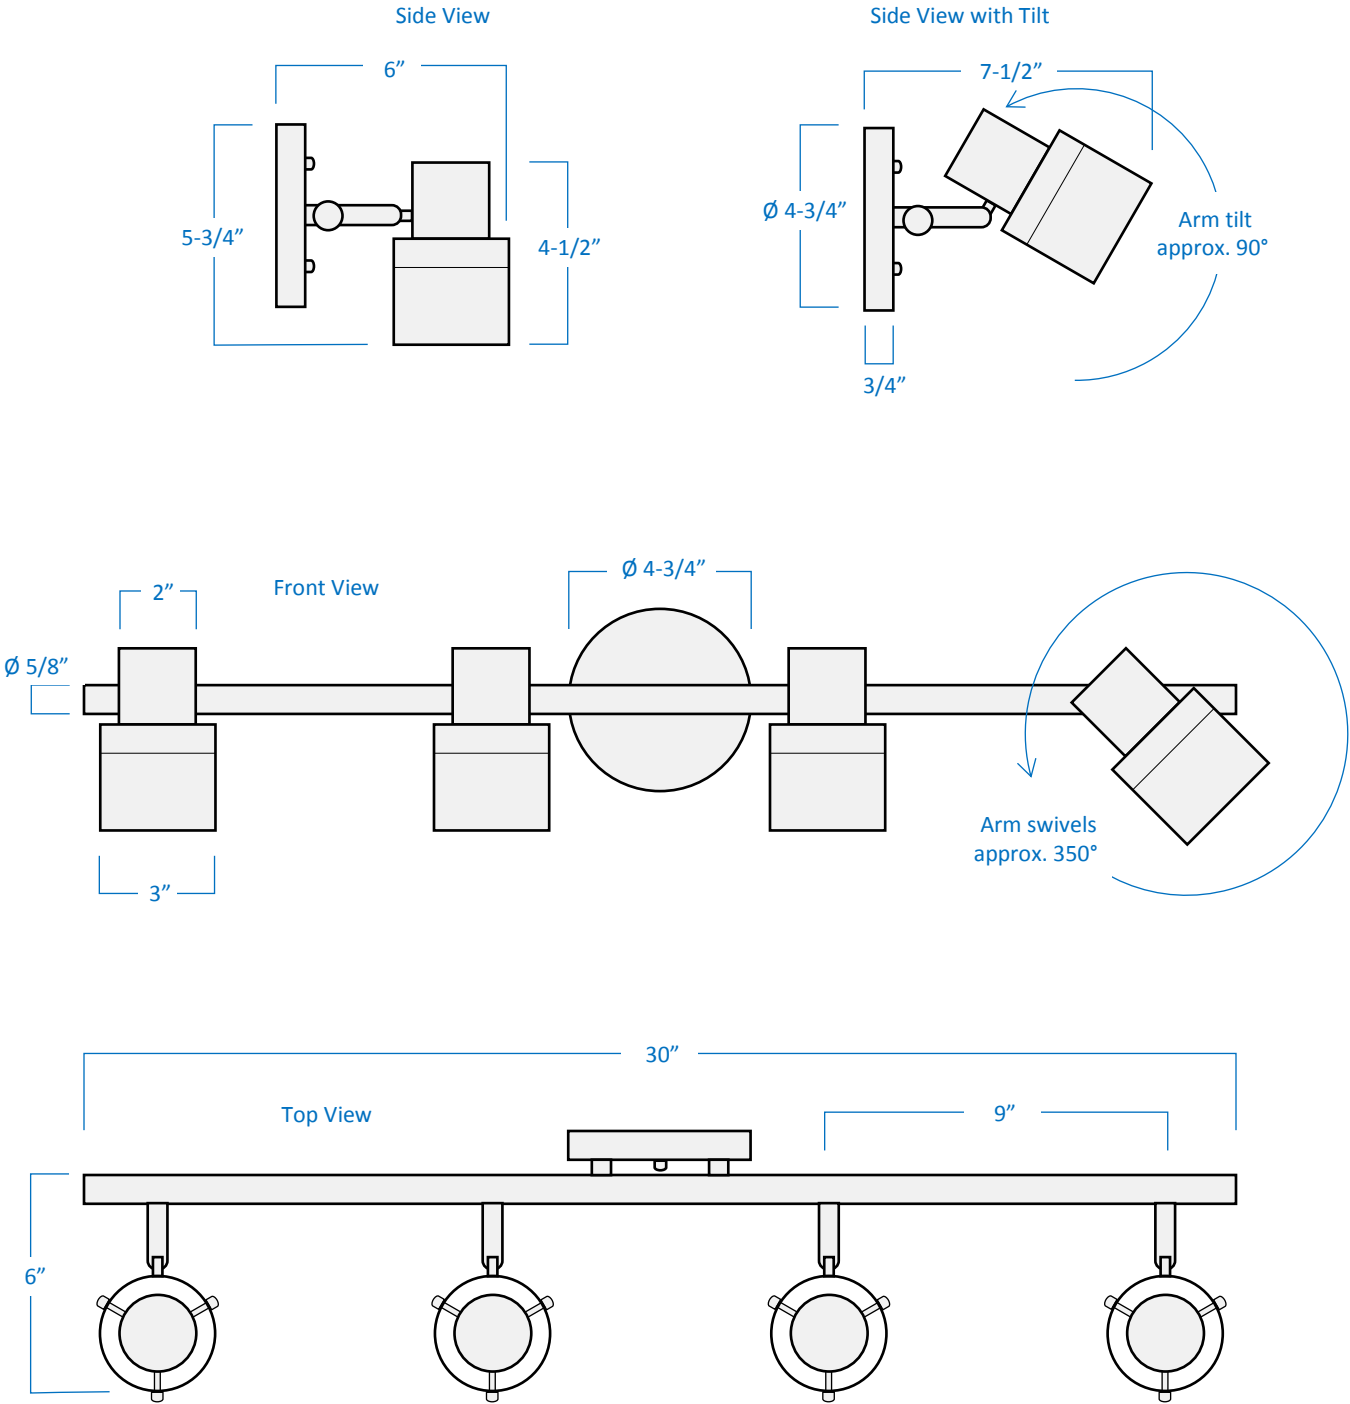

4-Light Task Bar

Part Number

AT4430-BN

GTA Office: 151 Aviva Park Drive, Woodbridge
Ottawa Office: 200 Iber Road, Unit 5, Stittsville

Tel: 905-669-1230
Tel: 613-836-1977

www.sanremolighting.com
© All rights reserved