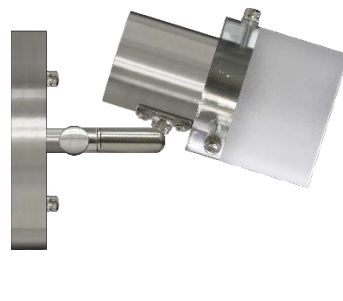

Side View with Tilt