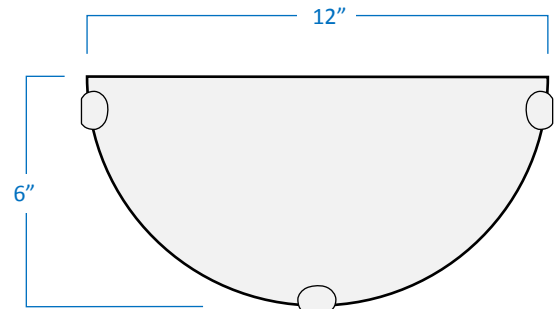

1-Light Wall Sconce

Part Number

WS12-WH

Project _____

Date _____

Type _____

Location _____

Product Specifications

Description	This 1-Light Wall Sconce features white alabaster glass in a classic style. Perfect for use in the bathroom, hallway, or on an accent wall.
Finish	White clips
Shade	White alabaster glass
Dimensions	12"Width x 6"Height x 4"Extension
Lamps	1 x LED A19 (E26 Medium Base) not Included
Certifications	cETLus Listed | CSA Certified
Features	120V | 60Hz Wall mounting only (hardware included)

Front View

GTA Office: 151 Aviva Park Drive, Woodbridge
Ottawa Office: 200 Iber Road, Unit 5, Stittsville

Tel: 905-669-1230
Tel: 613-836-1977

www.sanremolighting.com
© All rights reserved