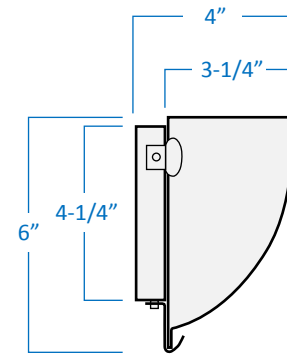

1-Light Wall Sconce

Part Number

WS12-WH

Project _____

Date _____

Type _____

Location _____

Product Specifications

Description	This 1-Light Wall Sconce features white alabaster glass in a classic style. Perfect for use in the bathroom, hallway, or on an accent wall.
Finish	White clips
Shade	White alabaster glass
Dimensions	12"Width x 6"Height x 4"Extension
Lamps	1 x LED A19 (E26 Medium Base) not Included
Certifications	cETLus Listed CSA Certified
Features	120V 60Hz Wall mounting only (hardware included)