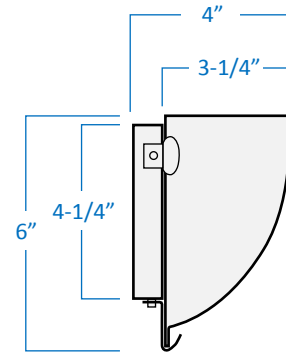

1-Light Wall Sconce

Part Number

WS12-BN

Project _____

Date _____

Type _____

Location _____

Product Specifications

Description	This 1-Light Wall Sconce features white alabaster glass in a classic style. Perfect for use in the bathroom, hallway, or on an accent wall.
Finish	Brushed nickel clips
Shade	White alabaster glass
Dimensions	12"Width x 6"Height x 4"Extension
Lamps	1 x LED A19 (E26 Medium Base) not Included
Certifications	cETLus Listed CSA Certified
Features	120V 60Hz Wall mounting only (hardware included)