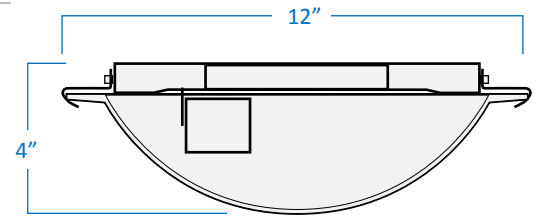

1-Light Wall Sconce

Part Number

WS12-BN

Project _____

Date _____

Type _____

Location _____

Product Specifications

Description	This 1-Light Wall Sconce features white alabaster glass in a classic style. Perfect for use in the bathroom, hallway, or on an accent wall.
Finish	Brushed nickel clips
Shade	White alabaster glass
Dimensions	12"Width x 6"Height x 4"Extension
Lamps	1 x LED A19 (E26 Medium Base) not Included
Certifications	cETLus Listed | CSA Certified
Features	120V | 60Hz Wall mounting only (hardware included)

Top View

GTA Office: 151 Aviva Park Drive, Woodbridge
Ottawa Office: 200 Iber Road, Unit 5, Stittsville

Tel: 905-669-1230
Tel: 613-836-1977

www.sanremolighting.com
© All rights reserved