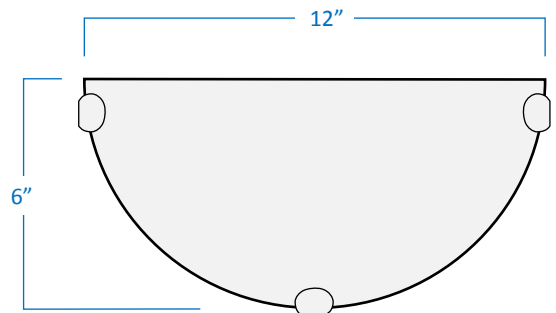

1-Light Wall Sconce

Part Number

WS12-BN

Project _____

Date _____

Type _____

Location _____

Product Specifications

Description	This 1-Light Wall Sconce features white alabaster glass in a classic style. Perfect for use in the bathroom, hallway, or on an accent wall.
Finish	Brushed nickel clips
Shade	White alabaster glass
Dimensions	12"Width x 6"Height x 4"Extension
Lamps	1 x LED A19 (E26 Medium Base) not Included
Certifications	cETLus Listed | CSA Certified
Features	120V | 60Hz Wall mounting only (hardware included)

Front View

GTA Office: 151 Aviva Park Drive, Woodbridge
Ottawa Office: 200 Iber Road, Unit 5, Stittsville

Tel: 905-669-1230
Tel: 613-836-1977

www.sanremolighting.com
© All rights reserved