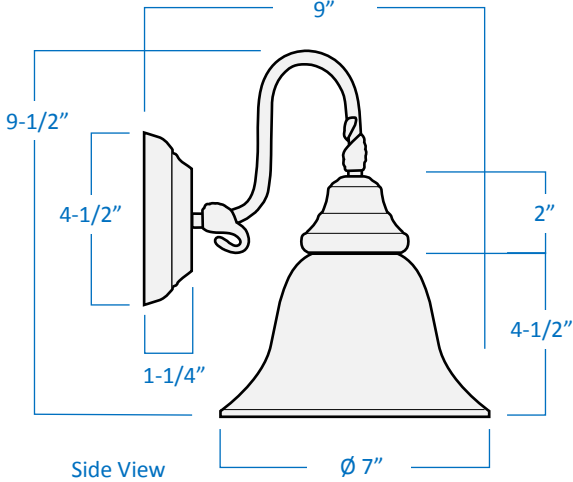

2-Light Vanity

Part Number

A12012-PT

Project _____

Date _____

Type _____

Location _____

GTA Office: 151 Aviva Park Drive, Woodbridge
Ottawa Office: 200 Iber Road, Unit 5, Stittsville

Tel: 905-669-1230
Tel: 613-836-1977

www.sanremolighting.com
© All rights reserved