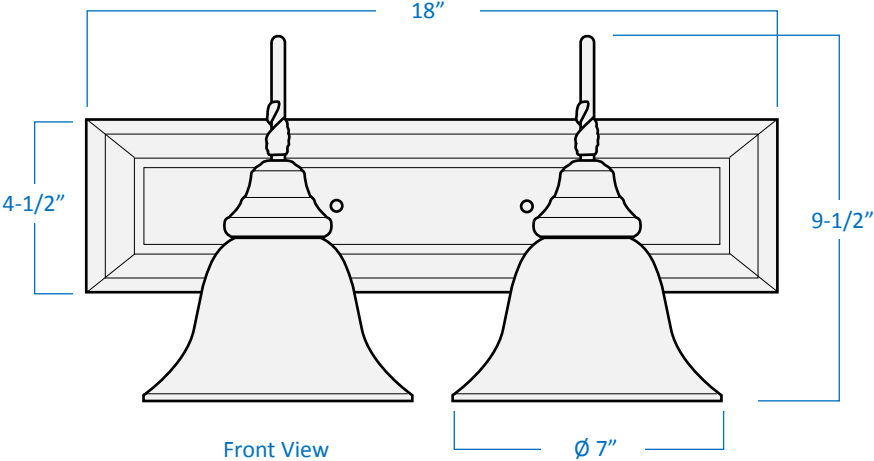

2-Light Vanity

Part Number

A12012-PT

Project _____

Date _____

Type _____

Location _____

GTA Office: 151 Aviva Park Drive, Woodbridge
Ottawa Office: 200 Iber Road, Unit 5, Stittsville

Tel: 905-669-1230
Tel: 613-836-1977

www.sanremolighting.com
© All rights reserved