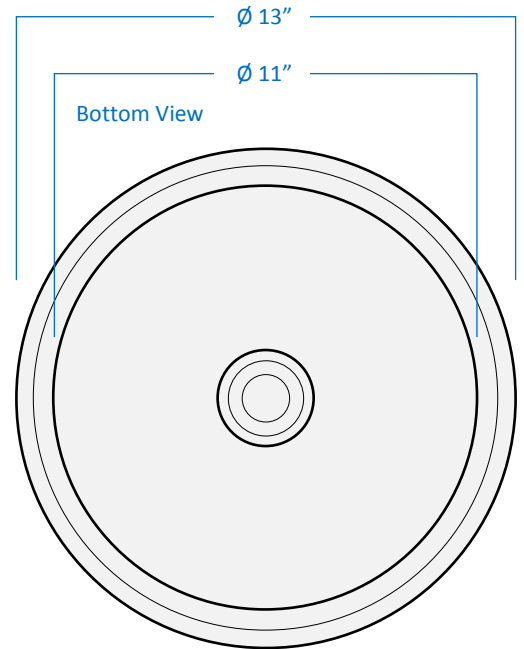

# 2-Light Semi-Flush Mount

**Part Number**                      **Finish**  
**A51042-BN**                      Brushed Nickel  
**A51042-CH**                      Chrome

Project \_\_\_\_\_  
 Date \_\_\_\_\_  
 Type \_\_\_\_\_  
 Location \_\_\_\_\_

## Product Specifications

|                |   |
|----------------|---|
| Description    | Distinguished by its crisp, modern elements, the Rhythm Collection 2-Light Semi-Flush Mount sports an enhanced white glass shade and highly polished design to provide a sophisticated accent to any home décor. Perfect for the foyer, kitchen, master bedroom, and family room. |
| Shade          | White glass   |
| Dimensions     | 13" Diameter x 9-1/2" Height  |
| Lamps          | 2 x LED A19 (E26 Medium Base) not Included  |
| Certifications | cULus Listed   CSA Certified  |
| Features       | 120V   60Hz<br>Ceiling mounting only (hardware included)  |