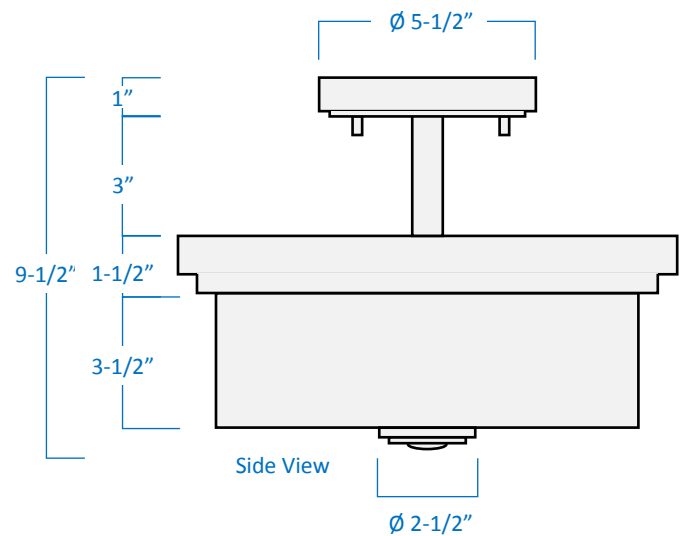

# 2-Light Semi-Flush Mount

**Part Number**                      **Finish**  
**A51042-BN**                      Brushed Nickel  
**A51042-CH**                      Chrome

Project \_\_\_\_\_  
 Date \_\_\_\_\_  
 Type \_\_\_\_\_  
 Location \_\_\_\_\_

## Product Specifications

|                |   |
|----------------|---|
| Description    | Distinguished by its crisp, modern elements, the Rhythm Collection 2-Light Semi-Flush Mount sports an enhanced white glass shade and highly polished design to provide a sophisticated accent to any home décor. Perfect for the foyer, kitchen, master bedroom, and family room. |
| Shade          | White glass   |
| Dimensions     | 13" Diameter x 9-1/2" Height  |
| Lamps          | 2 x LED A19 (E26 Medium Base) not Included  |
| Certifications | cULus Listed   CSA Certified  |
| Features       | 120V   60Hz<br>Ceiling mounting only (hardware included)  |