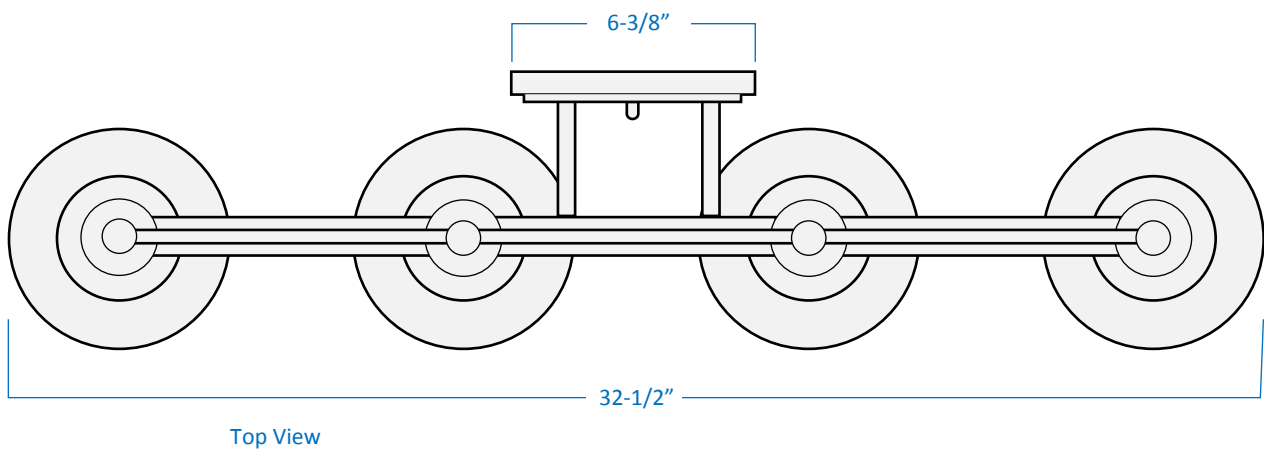

4-Light Vanity

Part Number

A51014-BN

A51014-CH

Finish

Brushed Nickel

Chrome

Project _____

Date _____

Type _____

Location _____

GTA Office: 151 Aviva Park Drive, Woodbridge
Ottawa Office: 200 Iber Road, Unit 5, Stittsville

Tel: 905-669-1230
Tel: 613-836-1977

www.sanremolighting.com
© All rights reserved