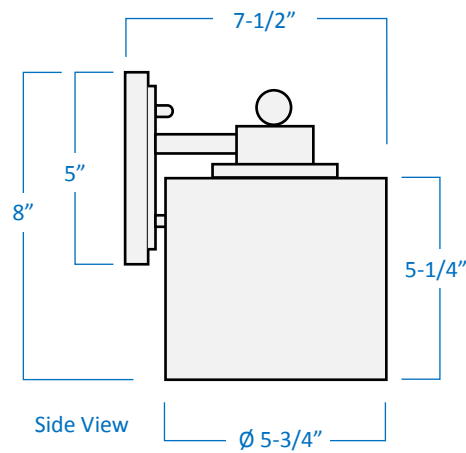

4-Light Vanity

Part Number

A51014-BN

A51014-CH

Finish

Brushed Nickel

Chrome

Project _____

Date _____

Type _____

Location _____

GTA Office: 151 Aviva Park Drive, Woodbridge
Ottawa Office: 200 Iber Road, Unit 5, Stittsville

Tel: 905-669-1230
Tel: 613-836-1977

www.sanremolighting.com
© All rights reserved