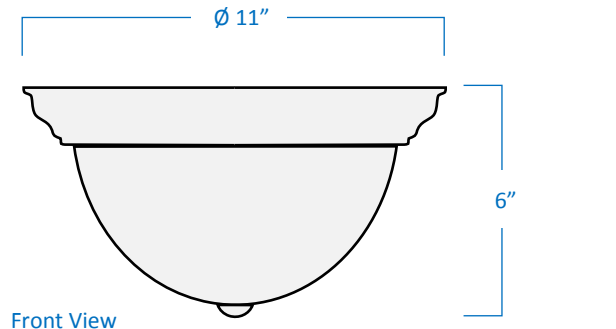

# 1-Light Ceiling Flush Mount

Part Number

**A4011-PT**

Project \_\_\_\_\_

Date \_\_\_\_\_

Type \_\_\_\_\_

Location \_\_\_\_\_

## Product Specifications

Description	Use this 1-Light Ceiling Flush Mount to illuminate all areas of your home. Can be mixed and matched to complement your style.
Finish	Pewter
Shade	Frosted Swirl Glass
Dimensions	11" Diameter x 6" Height
Lamps	1 x LED A19 (E26 Medium Base) not Included
Certifications	cULus or cETLus Listed   CSA Certified
Features	120V   60Hz Ceiling Mounting Only (Hardware Included)