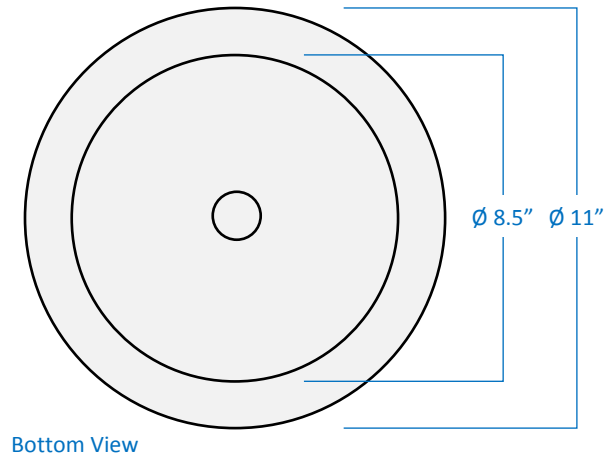

# 1-Light Ceiling Flush Mount

Part Number

**A4011-PT**

Project \_\_\_\_\_

Date \_\_\_\_\_

Type \_\_\_\_\_

Location \_\_\_\_\_

## Product Specifications

Description	Use this 1-Light Ceiling Flush Mount to illuminate all areas of your home. Can be mixed and matched to complement your style.
Finish	Pewter
Shade	Frosted Swirl Glass
Dimensions	11" Diameter x 6" Height
Lamps	1 x LED A19 (E26 Medium Base) not Included
Certifications	cULus or cETLus Listed   CSA Certified
Features	120V   60Hz Ceiling Mounting Only (Hardware Included)