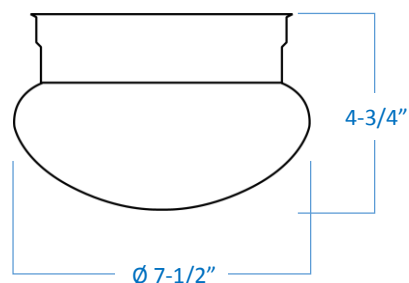

Ceiling Flush Mount

Part Number

A201-WH

Project _____

Date _____

Type _____

Location _____

Product Specifications

Description	Ceiling Flush Mount
Finish	White
Shade	White Opal Glass (mushroom style)
Dimensions	7-1/2" Diameter x 4-3/4" Height
Lamps	1 x LED (E26 Medium Base) not included 120V 60Hz
Certifications	cULus or cETLus Listed Suitable for damp locations
Notes	Mounting hardware included