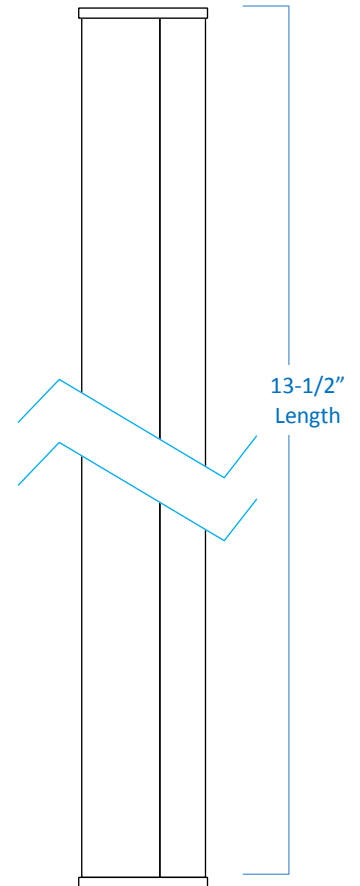

T5 LED Linkable Linear Strip

Part Number

PEITLED14/40/ES

Project _____

Date _____

Type _____

Location _____

Product Specifications

Construction	Durable aluminum housing Polycarbonate diffuser lens
Dimensions	13-1/2" Length x 1" Width x 1-1/4" Height
Dim Capacity	Non-Dimmable
Wattage	5-Watt
Brightness	448 Lumens
Colour Temperature	4000 Kelvins (cool white)
Colour Rendering	84 CRI
Voltage / Frequency	120V / 60Hz
Power Factor	> 0.95
On/Off Switch	Built-in switch
Finish	White
Operating Temp	-20 Min to +50 Max
Max Interconnections	10 units
Average Rated Life	up to 36,000 Hours
Listed	cULus, Energy Star Suitable for dry locations only
Mounting Hardware	Included (butt end, mounting clips, screw set)
Junction Box	Required (PEJB005 sold separately)
Features	Flicker free start up Solid state device, vibration resistant High Performance LED technology Low noise electronic LED driver

Side View