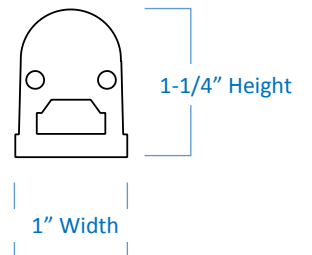

End View

GTA Office: 151 Aviva Park Drive, Woodbridge
Ottawa Office: 200 Iber Road, Unit 5, Stittsville

Tel: 905-669-1230
Tel: 613-836-1977

www.sanremolighting.com
© All rights reserved