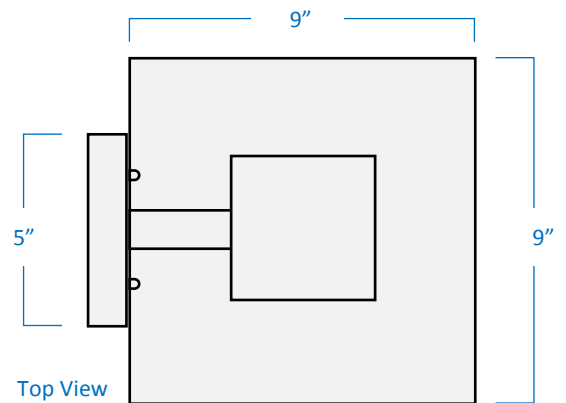

1-Light Exterior Wall Lantern

Part Number

A4081-BK

Project _____

Date _____

Type _____

Location _____

Product Specifications

Description	1-Light contemporary wall lantern Exterior use Ambient lighting
Finish	Black
Construction	Durable die cast aluminum Clear seeded glass
Dimensions	9"Width x 13-3/4"Height x 10"Extension
Certifications	cETLus Listed Certified to CSA standards Suitable for wet locations
Lamp	1 x LED (E26 Medium Base) not included
Notes	<ul style="list-style-type: none">▪ 120V 60Hz▪ Vertical wall mounting only▪ Mounting hardware included