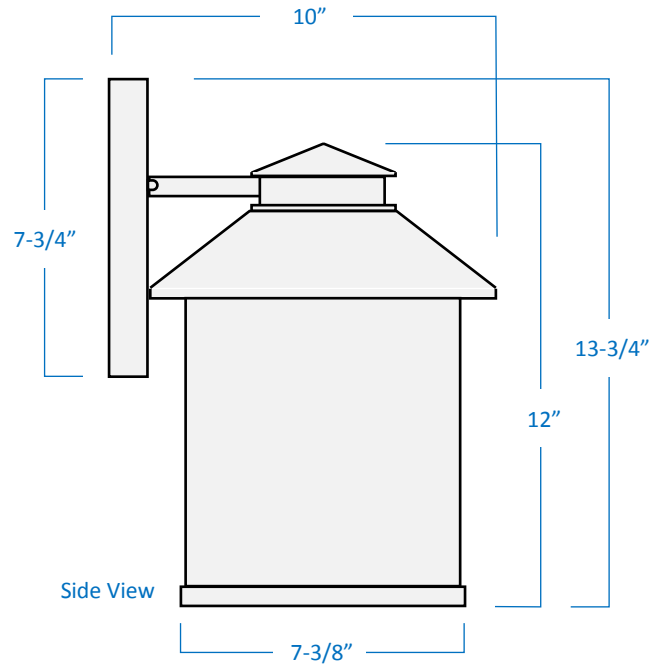

1-Light Exterior Wall Lantern

Part Number

A4081-BK

Project _____

Date _____

Type _____

Location _____

Product Specifications

Description	1-Light contemporary wall lantern Exterior use Ambient lighting
Finish	Black
Construction	Durable die cast aluminum Clear seeded glass
Dimensions	9"Width x 13-3/4"Height x 10"Extension
Certifications	cETLus Listed Certified to CSA standards Suitable for wet locations
Lamp	1 x LED (E26 Medium Base) not included
Notes	<ul style="list-style-type: none">▪ 120V 60Hz▪ Vertical wall mounting only▪ Mounting hardware included