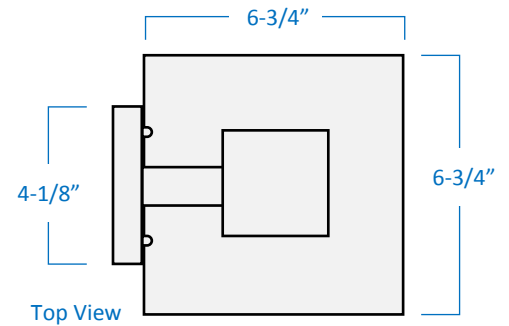

Description	1-Light contemporary wall lantern Exterior use Ambient lighting
Finish	Black
Construction	Durable die cast aluminum Clear seeded glass
Dimensions	6-3/4"Width x 10"Height x 7-1/2"Extension
Certifications	cETLus Listed Certified to CSA standards Suitable for wet locations
Lamp	1 x LED (E26 Medium Base) not included
Notes	<ul style="list-style-type: none">▪ 120V 60Hz▪ Vertical wall mounting only▪ Mounting hardware included