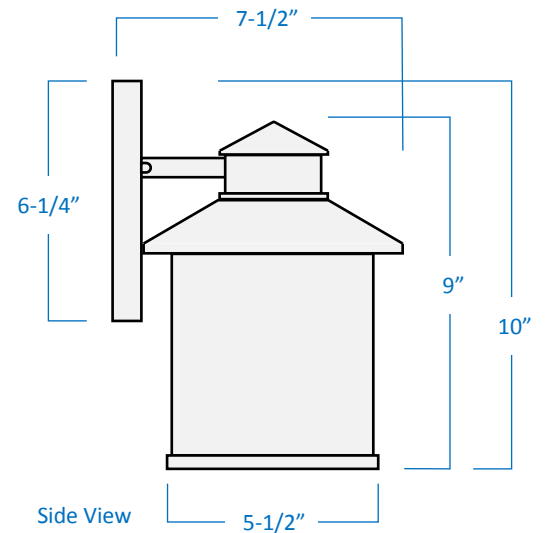

1-Light Exterior Wall Lantern

Part Number

A4080-BK

Project _____

Date _____

Type _____

Location _____

Product Specifications

Description	1-Light contemporary wall lantern Exterior use Ambient lighting
Finish	Black
Construction	Durable die cast aluminum Clear seeded glass
Dimensions	6-3/4"Width x 10"Height x 7-1/2"Extension
Certifications	cETLus Listed Certified to CSA standards Suitable for wet locations
Lamp	1 x LED (E26 Medium Base) not included
Notes	<ul style="list-style-type: none">▪ 120V 60Hz▪ Vertical wall mounting only▪ Mounting hardware included