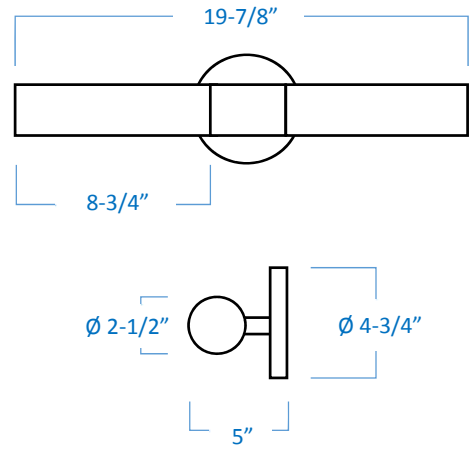

2-Light Wall Sconce

Part Number	Finish
WS2182-7	Chrome
WS2182-11	Brushed Nickel

Project _____

Date _____

Type _____

Location _____

Product Specifications

Description	2-Light Wall Mounted Sconce
Shade	White Frosted Glass (cylinder style)
Dimensions	19-7/8" Width x 4-3/4" Height x 5" Extension
Lamps	2 x LED (E26 Medium Base) not included 120V 60Hz
Certifications	cULus or cETLus Listed Certified to CSA standards Suitable for damp locations
Notes	Mounts in horizontal or vertical position Wall mount only Mounting hardware included

To accommodate a candelabra 'Type B' lamp in this fixture, use an **Adapter Base*** which will convert an E26 medium base into an E12 candelabra base.
* Adapter Base sold separately

SG-AD-E26-E12H

Adapter Base
Converts an E26 medium base to an E12 candelabra base.