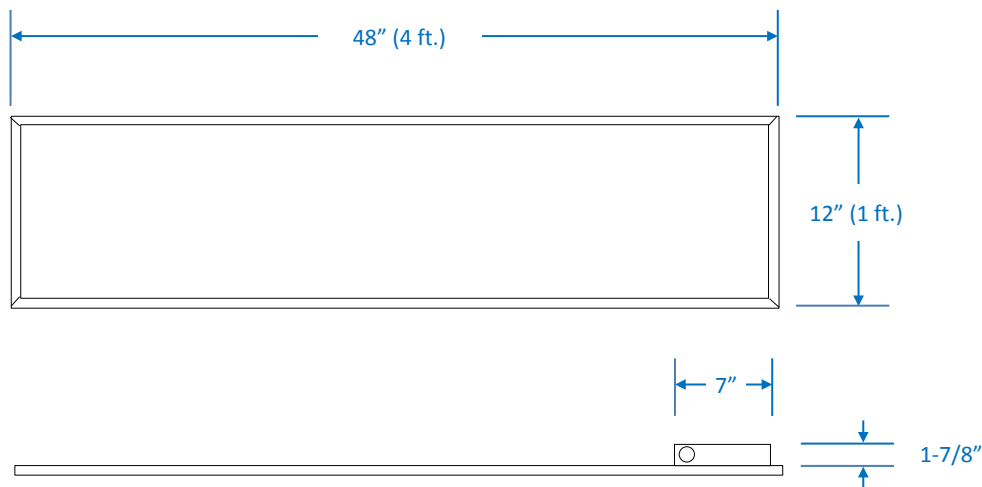

LED Flat Panel

FT14-40-LED

Project _____
Date _____
Type _____
Location _____

Product Specifications

Description: LED Flat Panel
Housing/Lens: Extruded aluminum frame in white finish
Frosted plastic diffuser
LEDs: 180 white LEDs
Dimensions: 12" x 48" (1 ft. x 4 ft.)
Light Output: 4000 lm
Input Power: 40W
Efficacy: 100 lm/W
Colour Temp: 4000K
CRI: > 80
Input Voltage: 120-277V
Power Factor: > 90
THD: < 15%
Average Life: up to 50,000 hours
Dimmable: Yes (with compatible dimmer)
Operating Temp: -20°C to + 40°C (-4°F to 104°F)
Comparable Fluorescent: 2 x 32WT8
Warranty: 5 year limited warranty
Listed: cETLus listed for dry/damp locations
IC rated for direct contact with insulation