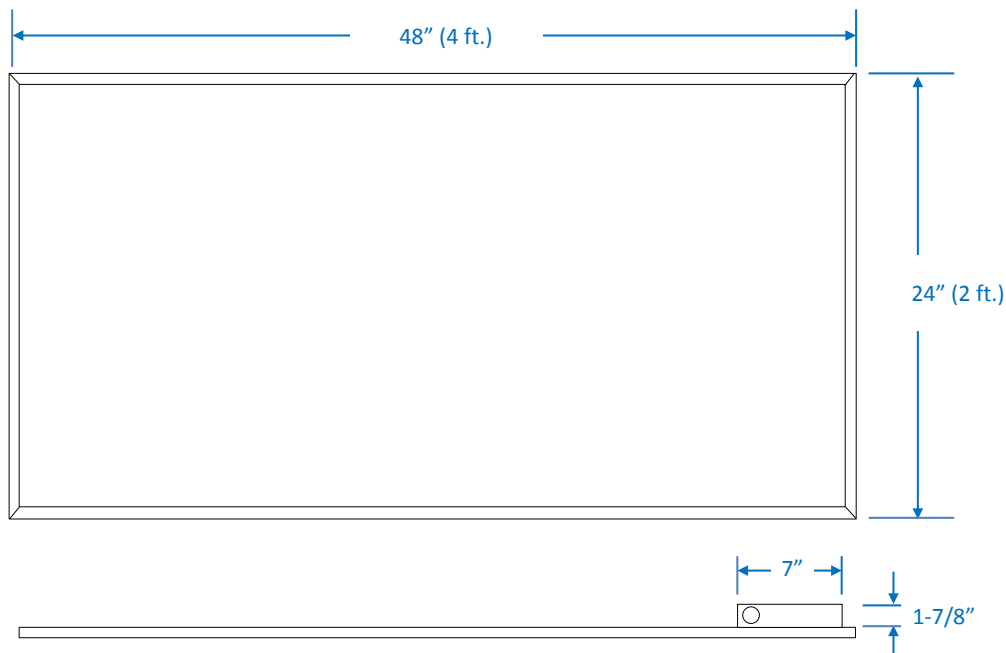

LED Flat Panel

FT24-40-LED

Project _____

Date _____

Type _____

Location _____

Product Specifications

Description: LED Flat Panel
Housing/Lens: Extruded aluminum frame in white finish
Frosted plastic diffuser
LEDs: 180 white LEDs
Dimensions: 24" x 48" (2 ft. x 4 ft.)
Light Output: 5000 lm
Input Power: 50W
Efficacy: 100 lm/W
Colour Temp: 4000K
CRI: > 80
Input Voltage: 120-277V
Power Factor: > 90
THD: < 15%
Average Life: up to 50,000 hours
Dimmable: Yes (with compatible dimmer)
Operating Temp: -20°C to + 40°C (-4°F to 104°F)
Comparable Fluorescent: 2 x 32WT8, 3 x 32WT8
Warranty: 5 year limited warranty
Listed: cETLus listed for dry/damp locations
IC rated for direct contact with insulation