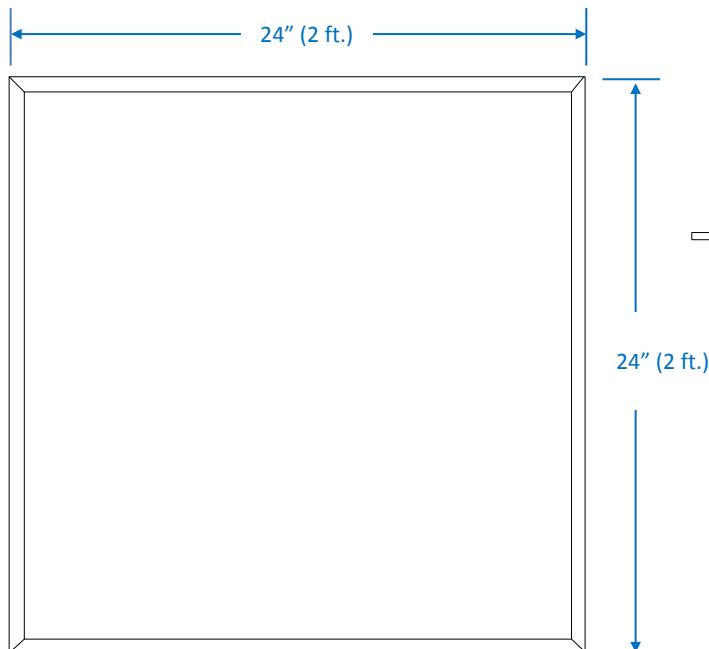

LED Flat Panel

FT22-40-LED

Project _____

Date _____

Type _____

Location _____

Product Specifications

Description: LED Flat Panel
Housing/Lens: Extruded aluminum frame in white finish
Frosted plastic diffuser
LEDs: 180 white LEDs
Dimensions: 24" x 24" (2 ft. x 2 ft.)
Light Output: 4000 lm
Input Power: 40W
Efficacy: 100 lm/W
Colour Temp: 4000K
CRI: > 80
Input Voltage: 120-277V
Power Factor: > 90
THD: < 15%
Average Life: up to 50,000 hours
Dimmable: Yes (with compatible dimmer)
Operating Temp: -20°C to + 40°C (-4°F to 104°F)
Comparable Fluorescent: 2 x 32WT8 U6
Warranty: 5 year limited warranty
Listed: cETLus listed for dry/damp locations
IC rated for direct contact with insulation