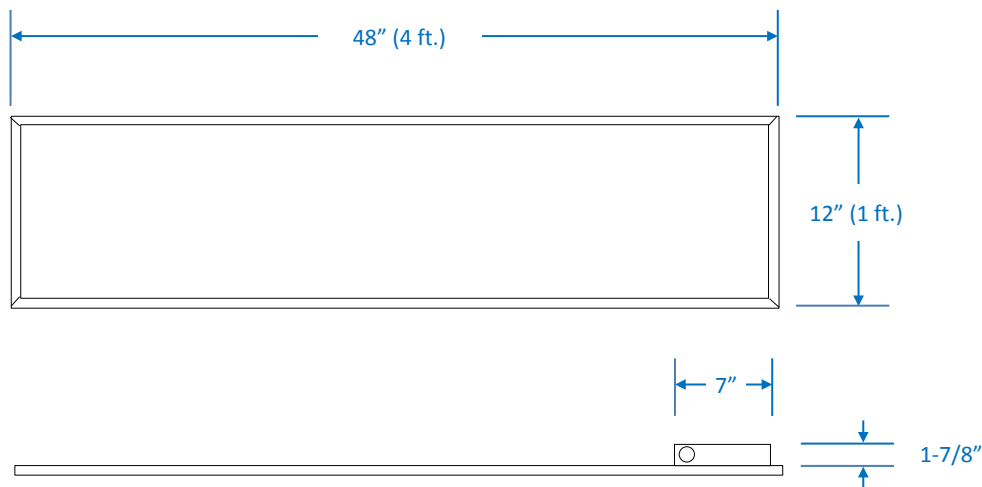

LED Flat Panel

FT14-40-LED

Project _____
Date _____
Type _____
Location _____

Product Specifications

- Description: LED Flat Panel
- Housing/Lens: Extruded aluminum frame in white finish
Frosted plastic diffuser
- LEDs: 180 white LEDs
- Dimensions: 12" x 48" (1 ft. x 4 ft.)
- Light Output: 4000 lm
- Input Power: 40W
- Efficacy: 100 lm/W
- Colour Temp: 4000K
- CRI: > 80
- Input Voltage: 120-277V
- Power Factor: > 90
- THD: 20% (total harmonic distortion)
- Average Life: up to 50,000 hours
- Dimmable: Yes (with compatible dimmer)
- Operating Temp: -20°C to + 40°C (-4°F to 104°F)
- Comparable Fluorescent: 2 x 32WT8
- Warranty: 5 year limited warranty
- Listed: cETLus listed for dry/damp locations
IC rated for direct contact with insulation