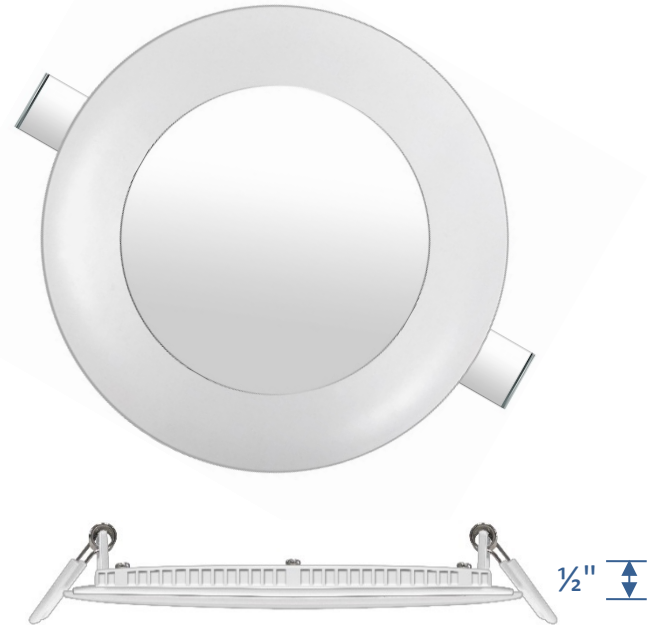

**Recessed Lighting**  
**4" Slim LED Downlight**

**AFR4C-0930-WH** (White)

Project \_\_\_\_\_  
 Date \_\_\_\_\_  
 Type \_\_\_\_\_  
 Location \_\_\_\_\_  
 Comments \_\_\_\_\_

**Product Specifications**

Description: 4" Slim LED Downlights  
 Wattage: 9 Watts  
 Dimensions: 4 3/4" Overall Diameter  
 1/2" Height  
 Cut Out: 4 3/16"  
 Lens: Frosted  
 Finish: White  
 Input Voltage: 120V  
 Output Voltage: 20-25V DC  
 Life: 36,000 hours  
 Initial Lumens: 500  
 Colour Temp: 3000K (warm white)  
 CRI: > 80  
 Beam Angle: 110°  
 Dimmable: Yes (with compatible dimmer)  
 Equivalent: 50W Halogen  
 Operating Temp: -40°C ~ 40°C  
 Approved Location: Insulated ceilings, wet locations & soffit installations  
 Certifications: cETLus / Energy Star

**Accessories Sold Separately**

Extension Cable | EX6FT (6' cable)  
 | EX20FT (20' cable)

Vapour Barrier | VB400 (4" model)

Plaster Frame | PFH400R (4" model)

Distributed By

Toronto Office: 151 Aviva Park Drive, Woodbridge  
 Ottawa Office: 200 Iber Road, Unit 5, Stittsville