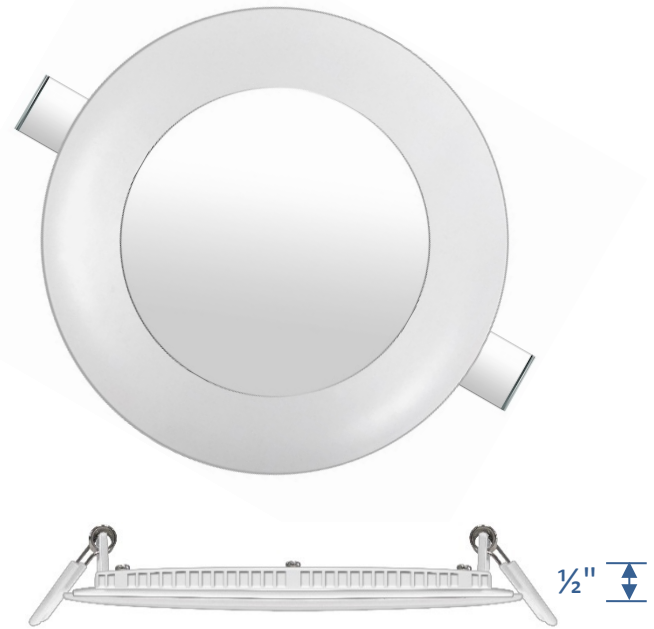

Recessed Lighting
4" Slim LED Downlight

AFR4C-0930-WH (White)

Project _____
 Date _____
 Type _____
 Location _____
 Comments _____

Product Specifications

Description: 4" Slim LED Downlights
 Wattage: 9 Watts
 Dimensions: 4 3/4" Overall Diameter
 1/2" Height
 Cut Out: 4 3/16"
 Lens: Frosted
 Finish: White
 Input Voltage: 120V
 Output Voltage: 20-25V DC
 Life: 36,000 hours
 Initial Lumens: 500
 Colour Temp: 3000K (warm white)
 CRI: > 80
 Beam Angle: 110°
 Dimmable: Yes (with compatible dimmer)
 Equivalent: 50W Halogen
 Operating Temp: -40°C ~ 40°C
 Approved Location: Insulated ceilings, wet locations & soffit installations
 Certifications: cETLus / Energy Star

Accessories Sold Separately

Extension Cable | EX6FT (6' cable)
 | EX20FT (20' cable)

Vapour Barrier | VB400 (4" model)

Plaster Frame | PFH400R (4" model)

Distributed By

Toronto Office: 151 Aviva Park Drive, Woodbridge
 Ottawa Office: 200 Iber Road, Unit 5, Stittsville