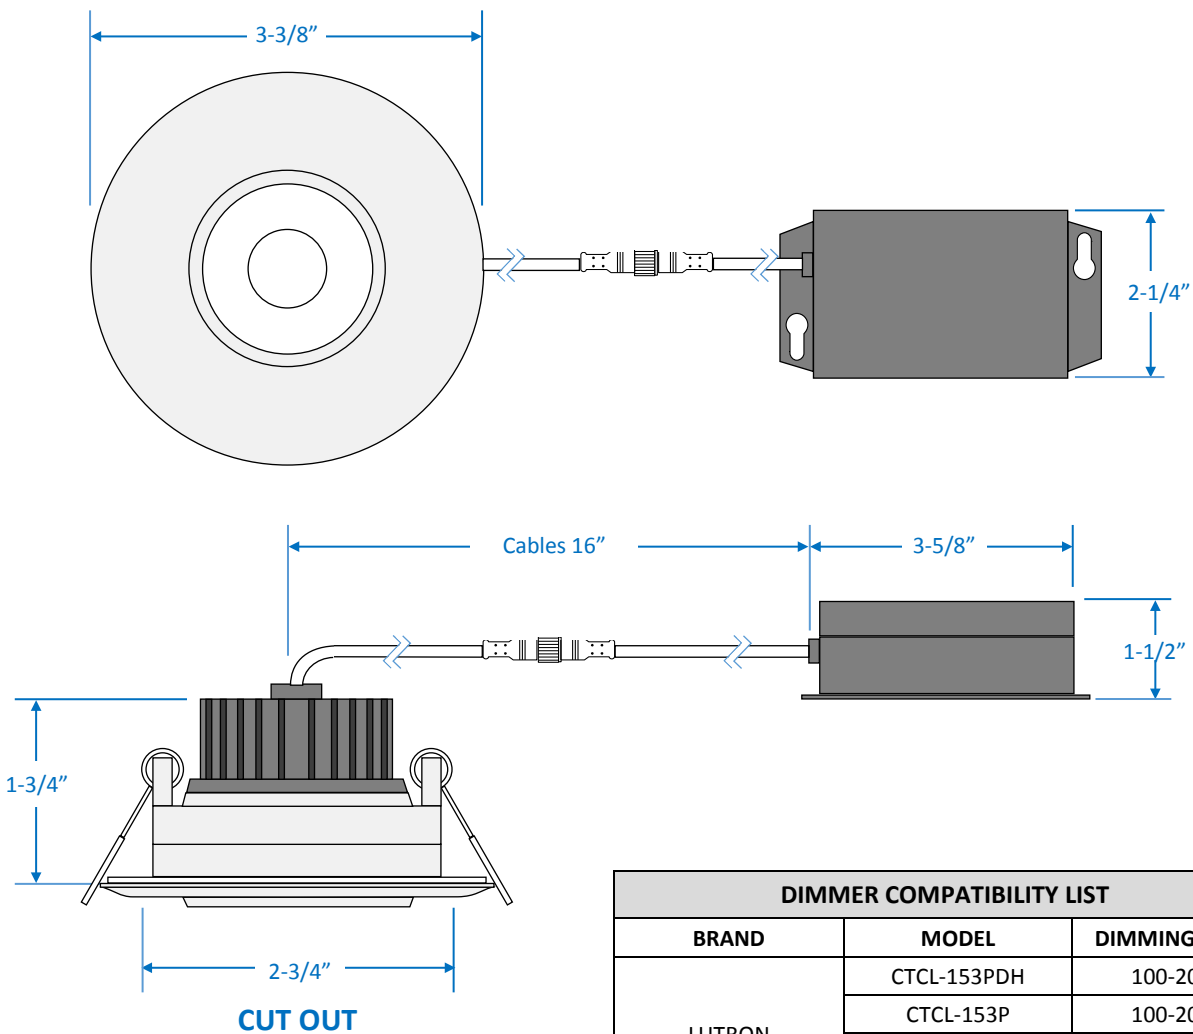

## Product Specifications

Energy Used	7.5W = 50W Halogen
Dimensions	3-3/8" Outer Diameter x 1-3/4" Height
Cut Out	2-3/4"
Input Voltage	AC 120V 60Hz
Output Voltage	DC 36V, CC 170mA
Lamp Life	36,000 hours
Initial Lumens	600 lm
Colour Temperature	3000K (warm white)
Colour Rendering	> 80 CRI
Beam Angle	44°
Power Factor	> 0.9
Dim Capacity	Dimmable (with compatible dimmer)
Operating Temp.	-40°C ~ 40°C
Warranty	Limited 5 year (conditions may apply)
Approved Location	Insulated Ceiling (IC) & Damp Locations No housing required
Listed	cETLus / Energy Star

# 3" LED Round Gimbal Downlight

Product Code

**AFR3G-0730-BK**  
**AFR3G-0730-BN**  
**AFR3G-0730-WH**

Adjustable Gimbal

Includes integral driver  
 in connection box.  
 (No junction box required)

DIMMER COMPATIBILITY LIST		
BRAND	MODEL	DIMMING RATE
LUTRON	CTCL-153PDH	100-20%
	CTCL-153P	100-20%
	CT-600P	100-20%
	DVCL-153P	100-20%
LEVITON	6672	100-20%
	6674	100-20%
PASS & SEYMOUR	HCL453PTCCCV6	100-20%