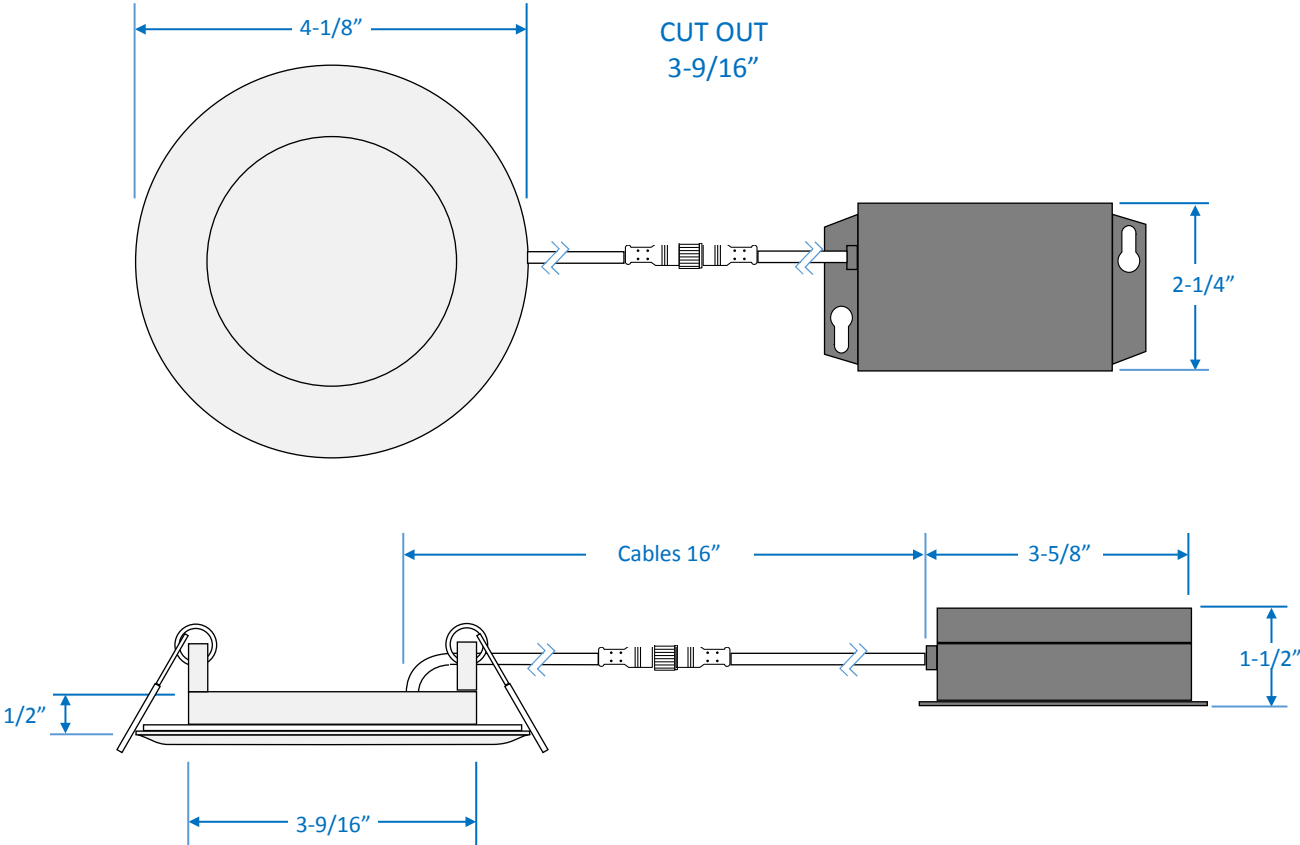

3" LED Round Slim Downlight

Product Code

AFR3-0730-BN

AFR3-0730-WH

DIMMER COMPATIBILITY LIST		
BRAND	MODEL	DIMMING RATE
LUTRON	CTCL-153PDH	100-20%
	CTCL-153P	100-20%
	CT-600P	100-20%
	DVCL-153P	100-20%
LEVITON	6672	100-20%
	6674	100-20%
PASS & SEYMOUR	HCL453PTCCCV6	100-20%